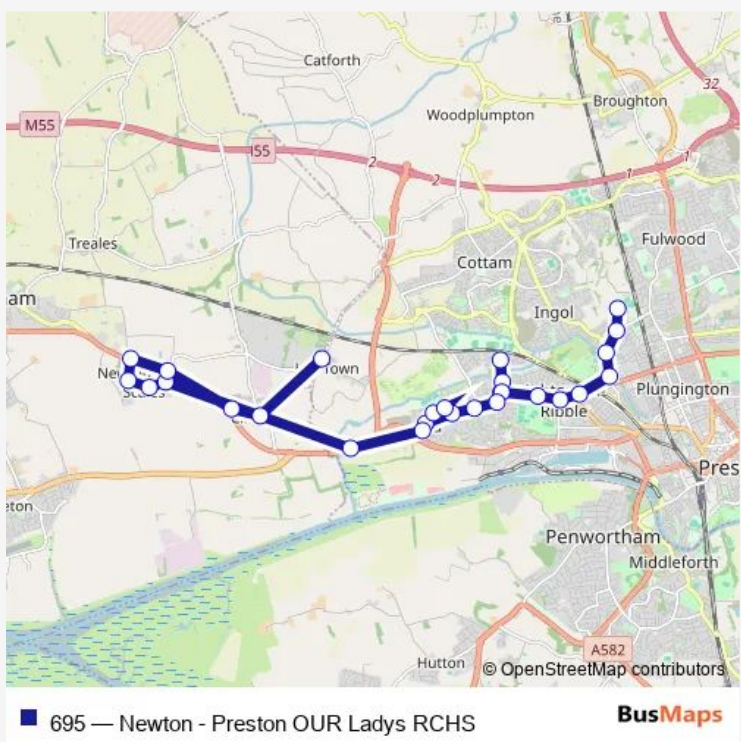

Bus 695 Newton - Preston OUR Ladys RCHS

[Go to website](#)

Direction
 Smiths Arms — Our Ladys RCHS
 27 stops
[Open route schedule](#)

- Smiths Arms
- Silver Street
- Stanagate
- Newton CE Primary School
- Newton Hall
- Post Office
- Bell and Bottle
- Vicarage Lane
- Lea Gate
- Dodney Drive
- Greenside Avenue
- Lea Club
- The Pig & Whistle
- Police Station
- Weeton Place
- Ainsdale Drive
- Greendale Mews
- Turning Circle
- Ainsdale Drive
- Broadway
- Post Office

Route schedule
 Smiths Arms — Our Ladys RCHS

Monday	07:58
Tuesday	07:58
Wednesday	07:58
Thursday	07:58
Friday	07:58
Saturday	—
Sunday	—

Route info
 Direction: Smiths Arms
 Stops: 27
 Trip Duration: 0 hour 50 min

Bell and Bottle

Vicarage Lane

Stanagate

Route schedule

Our Ladys RCHS — Smiths Arms

Monday 15:05

Tuesday 14:35

Wednesday 15:05

Thursday 15:05

Friday 15:05

Saturday —

Sunday —

Route info

Direction: Our Ladys RCHS

Stops: 27

Trip Duration: 0 hour 53 min