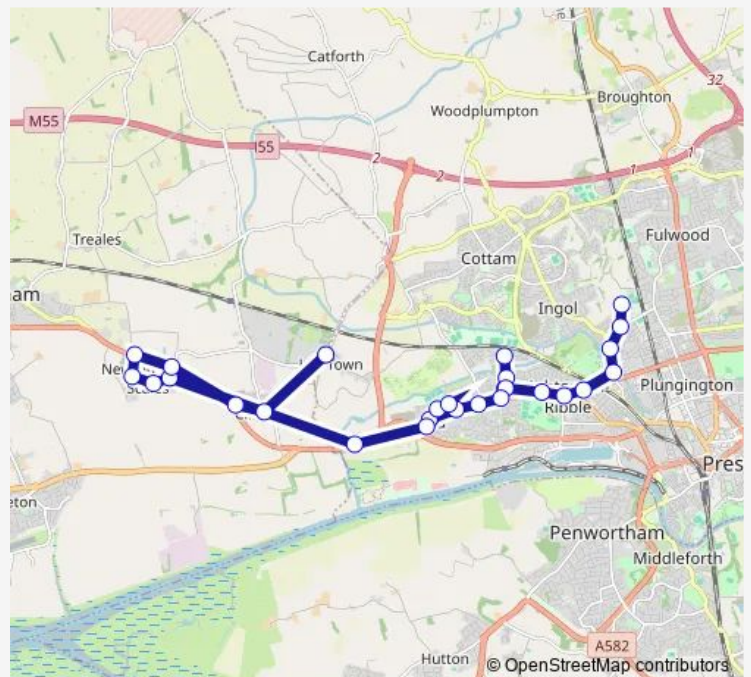

### Route schedule

Smiths Arms — Our Ladys RCHS

Monday 07:58

Tuesday 07:58

Wednesday 07:58

Thursday 07:58

Friday 07:58

Saturday —

### Route info

Direction: Smiths Arms

Stops: 27

Trip Duration: 0 hour 50 min

695 — Newton - Preston OUR Ladys RCHS

Pedders Lane

Newton Road

Lane Ends

## Direction

Our Ladys RCHS — Smiths Arms

27 stops

[Open route schedule](#)

Our Ladys RCHS

Dunkirk Avenue

Drakes Croft

Lane Ends

## Route schedule

Our Ladys RCHS — Smiths Arms

Monday 15:05

---

Tuesday 14:35

---

Wednesday 15:05

---