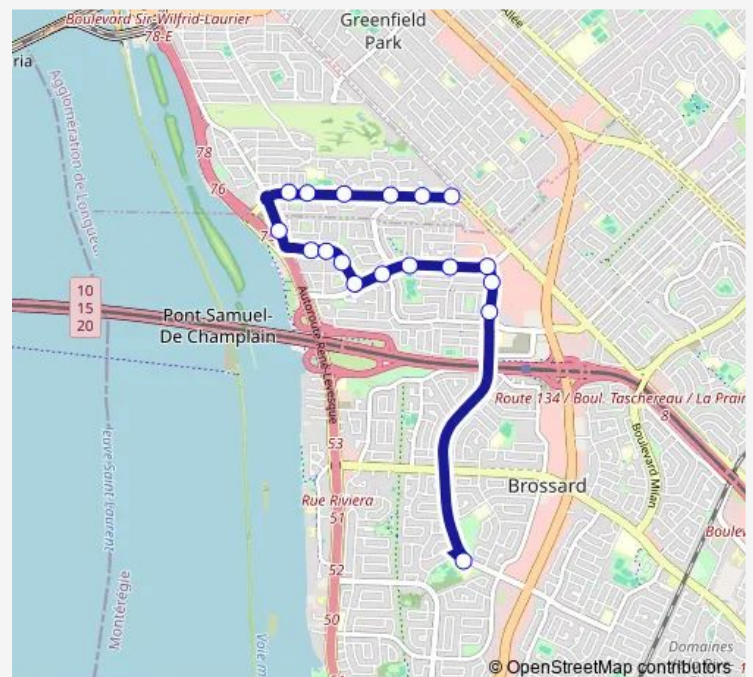

### Route schedule

Simard / de Namur — École Lucille-Teasdale

Monday 08:35-08:36

Tuesday 08:35-08:36

Wednesday 08:35-08:36

Thursday 08:35-08:36

Friday 08:35-08:36

Saturday —

### Route info

Direction: Simard / de Namur

Stops: 18

Trip Duration: 0 hour 19 min

695 — École Lucille-Teasdale