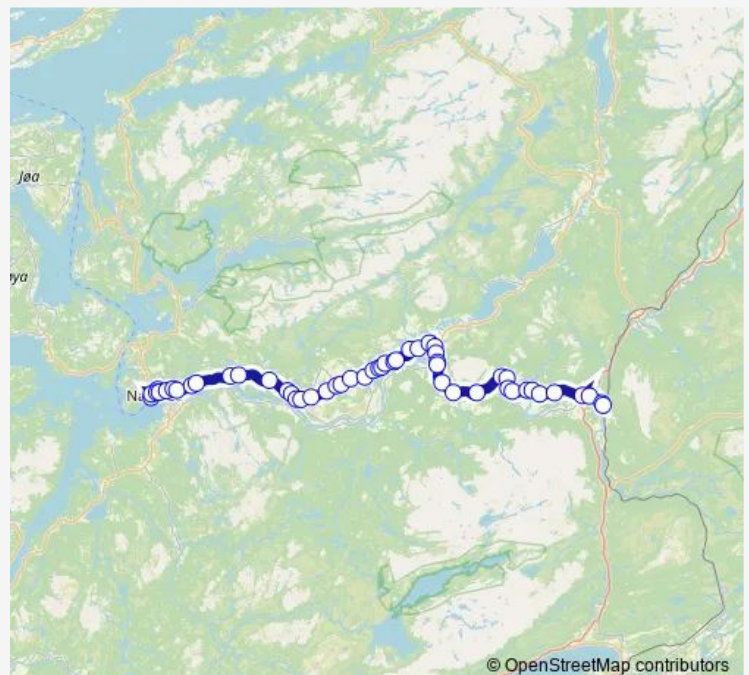

Regional Bus Service 695 Namsos - Grong - (Harran)

[Go to website](#)

Direction

Ranum — Namsos skystasjon

36 stops

[Open route schedule](#)

Ranum

Hildrem

Barlia vegdele

Veglo

Skei

Todås vegdele

Øyesvold vegdele

Tettlien

Øysvold sentrum

Brudalen

Gansmo vegdele

Skogrud

Fagerli

Storøya

Mælen

Solstad

Hunn skole

Skage

Skage vest

Karlsberg

Reinbjør

Route schedule

Ranum — Namsos skystasjon

Monday	07:11
Tuesday	07:11
Wednesday	07:11
Thursday	07:11
Friday	07:11
Saturday	—
Sunday	—

Route info

Direction: Ranum

Stops: 36

Trip Duration: 0 hour 39 min

© OpenStreetMap contributors

■ 695 — Namsos - Grong - (Harran)

BusMaps