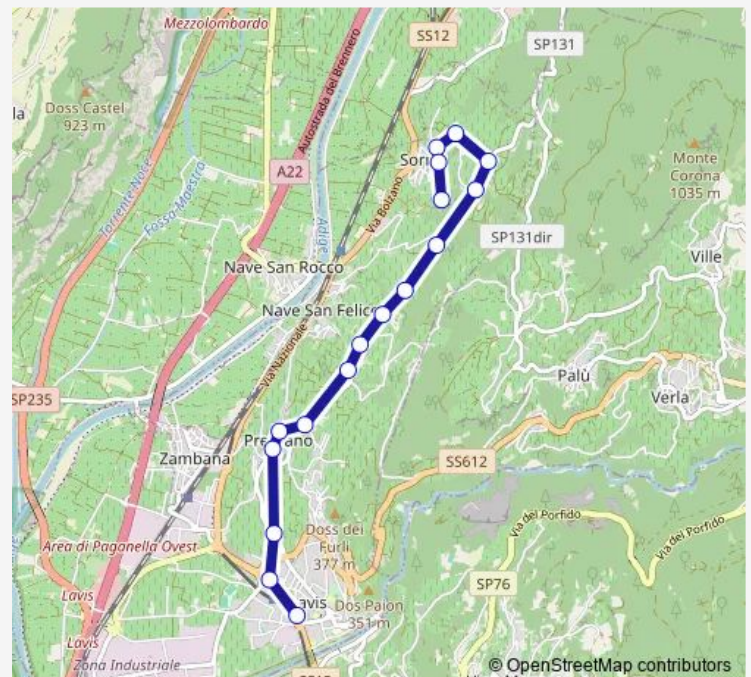

### Route schedule

Pressano Piazza — Lavis Via Nazionale

|           |       |
|-----------|-------|
| Monday    | 14:17 |
| Tuesday   | 14:17 |
| Wednesday | 14:17 |
| Thursday  | 14:17 |
| Friday    | 14:17 |
| Saturday  | —     |
| Sunday    | —     |

### Route info

Direction: Pressano Piazza

Stops: 10

Trip Duration: 0 hour 9 min

■ L2 — 02 Lavis Pressano Masi Sp.131 Sorni

## Route info

Direction: Lavis Via Nazionale

Stops: 17

Trip Duration: 0 hour 14 min

## Route schedule

Sorni — Lavis Via Nazionale

Monday 06:39-14:28

Tuesday 06:39-14:28

Wednesday 06:39-14:28

Thursday 06:39-14:28

Friday 06:39-14:28

Saturday 06:39