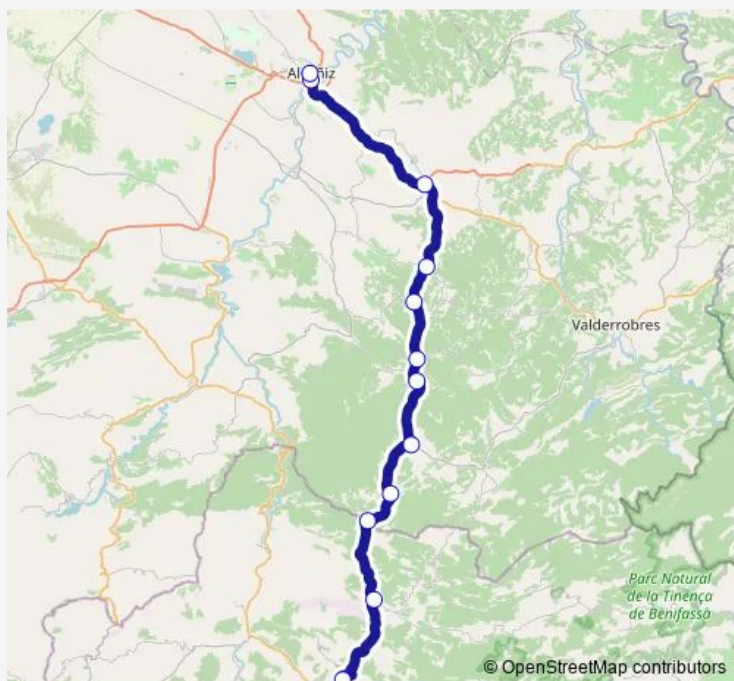

Monday 12:40

Tuesday —

Wednesday —

Thursday —

Friday —

Saturday —

Sunday —

Route info

Direction: C/ Porta de Sant Miquel [Morella]

Stops: 12

Trip Duration: 0 hour 57 min

■ L2 — Morella-Alcañiz (paradas a demanda)

Direction

Av. Aragón, 9 [Alcañiz] — C/ Porta de Sant Miquel [Morella]

12 stops

[Open route schedule](#)