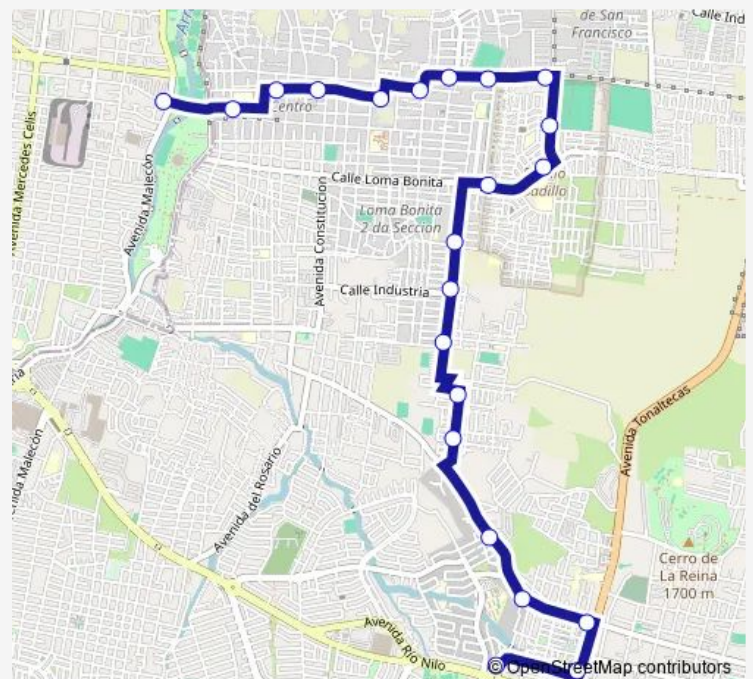

### Direction

Tetlán — Zaragoza

22 stops

[Open route schedule](#)

- Tetlán
- González Ortega
- LA Pila
- Zalatlán
- Motolinia
- Loma DEL Norte
- Capuchina
- Campos Vida
- Misión SAN Francisco
- Antonio Caso
- Basilio Vadillo
- Loma Bonita
- Ciprés
- Industria
- Tabachines
- Zacarías Limón
- Educadores
- Loma Ahuilsulco
- EL Zapote
- Policia
- Tonaltecas

### Route info

Direction: Tetlán

Stops: 22

Trip Duration: 0 hour 26 min

L2 — Linea 2 Tetlán - Tonalá

BusMaps

## Direction

Zaragoza — Solidaridad

22 stops

[Open route schedule](#)

Zaragoza

Tonaltecas

Policia

EL Zapote

## Route info

Direction: Zaragoza

Stops: 22

Trip Duration: 0 hour 27 min

L2 Bus time schedules and route maps are available in an offline PDF at [busmaps.com](https://busmaps.com). Use the [busmaps.com](https://busmaps.com) website to see live bus times, train schedule or subway schedule, and step-by-step directions for all public transit in Tonalá