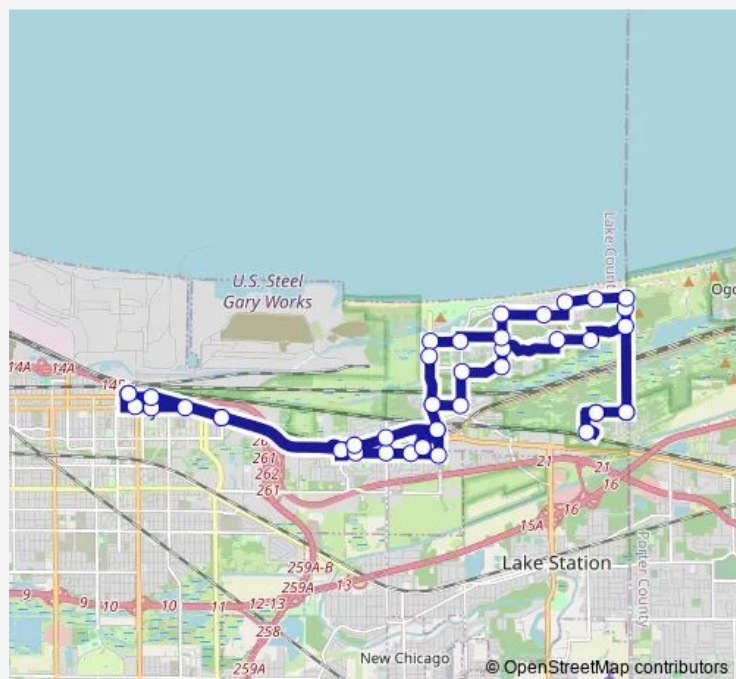

Dunes Highway and Mississippi

Dunes Highway and Aetna Avenue

10th & New Hampshire

10th & Clay

10th & Fayette

10th & Lake

Serenity Lake (by request)

7th & Lake

5th & County Line

### Route schedule

Metro Center — Metro Center

Monday 06:00-19:15

Tuesday 06:00-19:15

Wednesday 06:00-19:15

Thursday 06:00-19:15

Friday 06:00-19:15

Saturday 10:00-13:00

### Route info

Direction: Metro Center

Stops: 42

Trip Duration: 1 hour 0 min

L2 — Oak & County Line Road

5th & Vermillion Pl

Woodlake

5th & Vermillion Pl