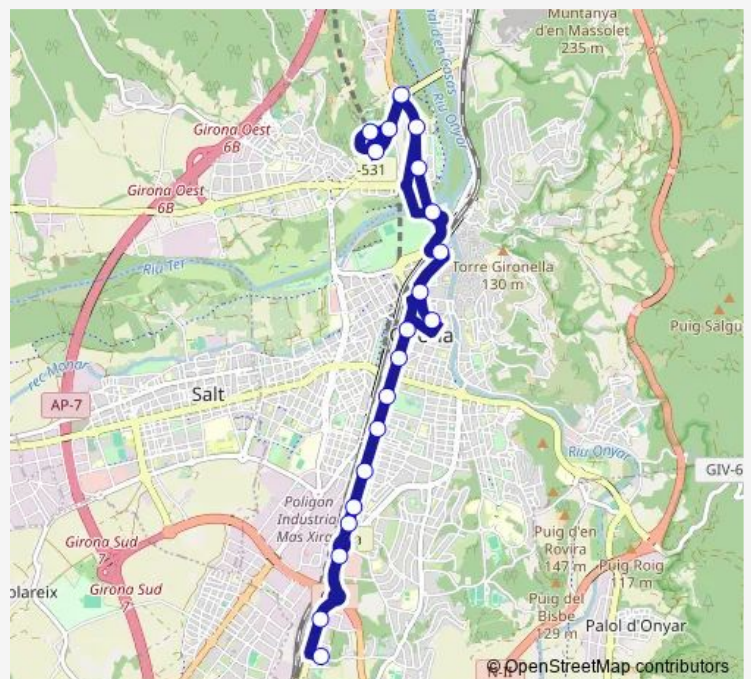

**Route info**

Direction: Puig d'en Roca

Stops: 15

Trip Duration: 0 hour 18 min

**L2 — Hospital Josep Trueta - Estació d'autobusos / Renfe - Avellaneda**

## Direction

Hospital Josep Trueta — l'Avellaneda

14 stops

[Open route schedule](#)

Hospital Josep Trueta

pl. Vila de Perpinyà

c. Pont de la Barca 15

pg. Devesa - c. Pont de la Barca

## Route info

Direction: Hospital Josep Trueta

Stops: 14

Trip Duration: 0 hour 23 min

## Route info

Direction: l'Avellaneda

Stops: 20

Trip Duration: 0 hour 32 min

L2 Bus time schedules and route maps are available in an offline PDF at [busmaps.com](https://busmaps.com). Use the [busmaps.com](https://busmaps.com) website to see live bus times, train schedule or subway schedule, and step-by-step directions for all public transit in Girona