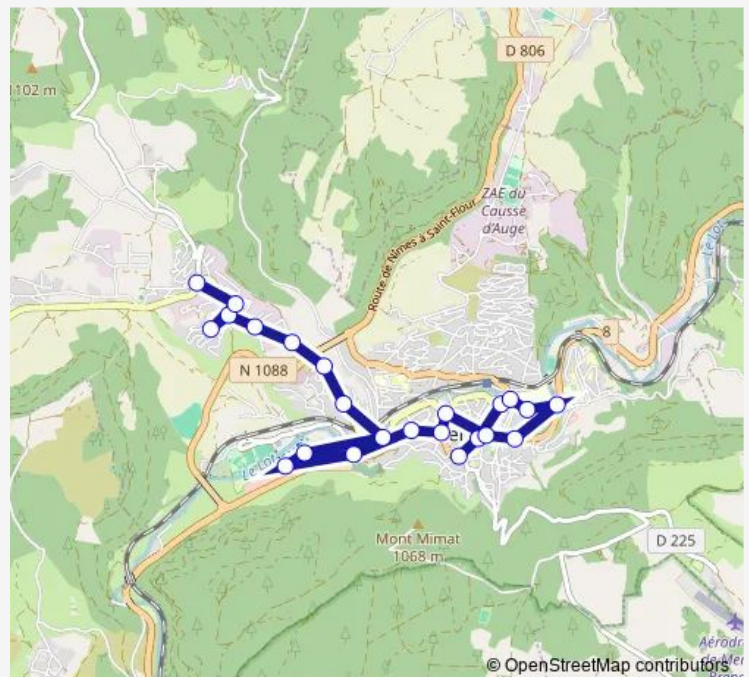

### Route schedule

Foirail — Valcroze

Monday 15:37-16:33

Tuesday 15:37-16:33

Wednesday 15:37-16:33

Thursday 15:37-16:33

Friday 15:37-16:33

Saturday 15:37-16:33

### Route info

Direction: Foirail

Stops: 12

Trip Duration: 0 hour 11 min

L2 — 215 Foirail - Valcroze

## Route info

Direction: Foirail

Stops: 23

Trip Duration: 0 hour 25 min

## Route info

Direction: Foirail

Stops: 21

Trip Duration: 0 hour 21 min