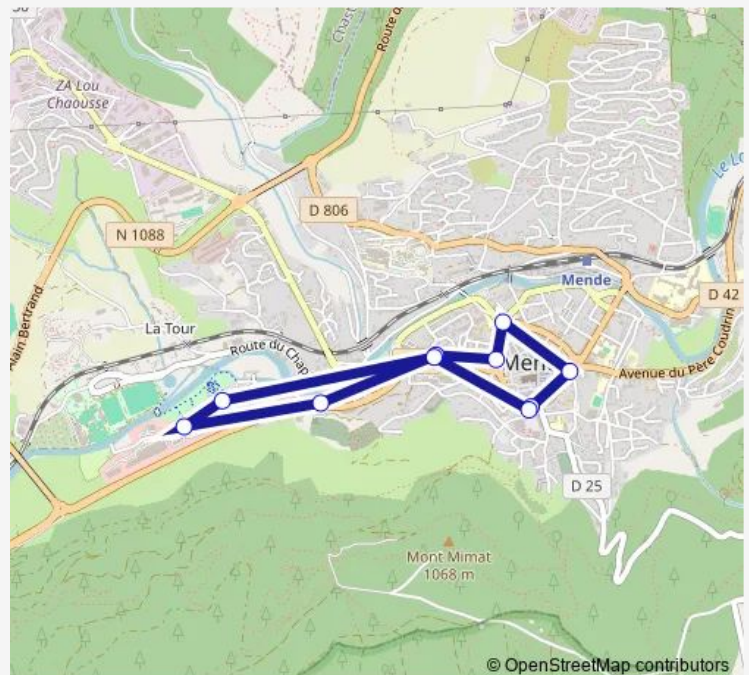

Bus L2 220 Foirail - Ramilles - Foirail[Go to website](#)**Direction**

Foirail — Foirail bis

10 stops

[Open route schedule](#)

Foirail

Mairie Soubeyran

Th. Roussel

Aigues-Passes

Jean Jaures 2

Gorges du Tarn

Le Tuff

Ramilles

Jean Jaures

Foirail bis

Route schedule

Foirail — Foirail bis

Monday 08:51-18:27

Tuesday 08:51-18:27

Wednesday 08:51-18:27

Thursday 08:51-18:27

Friday 08:51-18:27

Saturday 08:51-18:27

Sunday 08:51-18:27

Route info

Direction: Foirail

Stops: 10

Trip Duration: 0 hour 10 min

L2 Bus time schedules and route maps are available in an offline PDF at busmaps.com. Use the busmaps.com website to see live bus times, train schedule or subway schedule, and step-by-step directions for all public transit in Mende