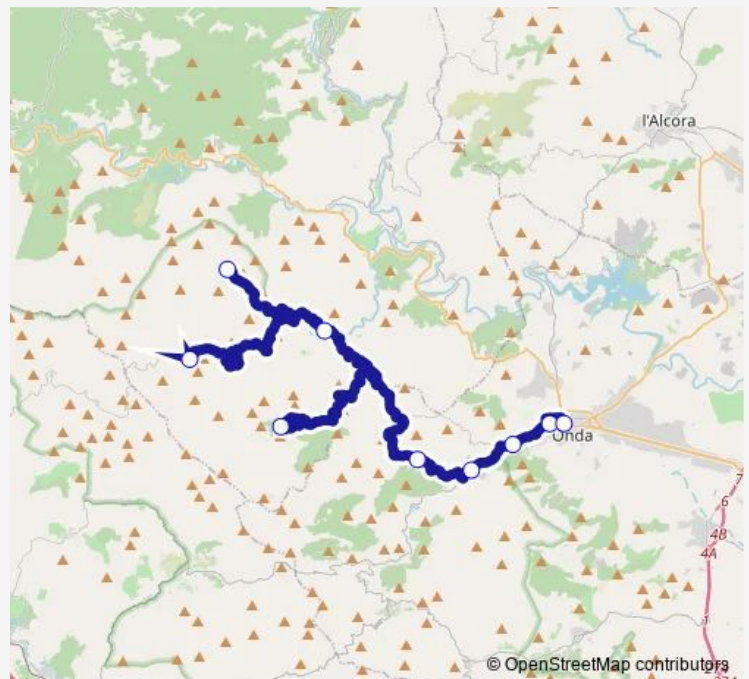

**Route schedule**

Calle Alta, 32 [Fuentes de Ayódar] — Av. Montendre, 47 [Onda]

Monday 07:15

Tuesday —

Wednesday —

Thursday 07:15

Friday 07:15

Saturday —

Sunday —

**Route info**

Direction: Calle Alta, 32 [Fuentes de Ayódar]

Stops: 9

Trip Duration: 1 hour 26 min

■ L2 — Fuente de Ayódar – Onda (paradas a demanda)

### Direction

Av. Montendre, 40 [Onda] — Calle Alta, 32 [Fuentes de Ayódar]

9 stops

[Open route schedule](#)

Av. Montendre, 40 [Onda]

Carrer Vila-Real, 42 (Front) [Onda]

Artesa (Front) [Onda]

Avinguda De Castelló, 10 (Front) [Tales]

### Route info

Direction: Av. Montendre, 40 [Onda]

Stops: 9

Trip Duration: 1 hour 27 min

L2 Bus time schedules and route maps are available in an offline PDF at [busmaps.com](https://busmaps.com). Use the [busmaps.com](https://busmaps.com) website to see live bus times, train schedule or subway schedule, and step-by-step directions for all public transit in Tales