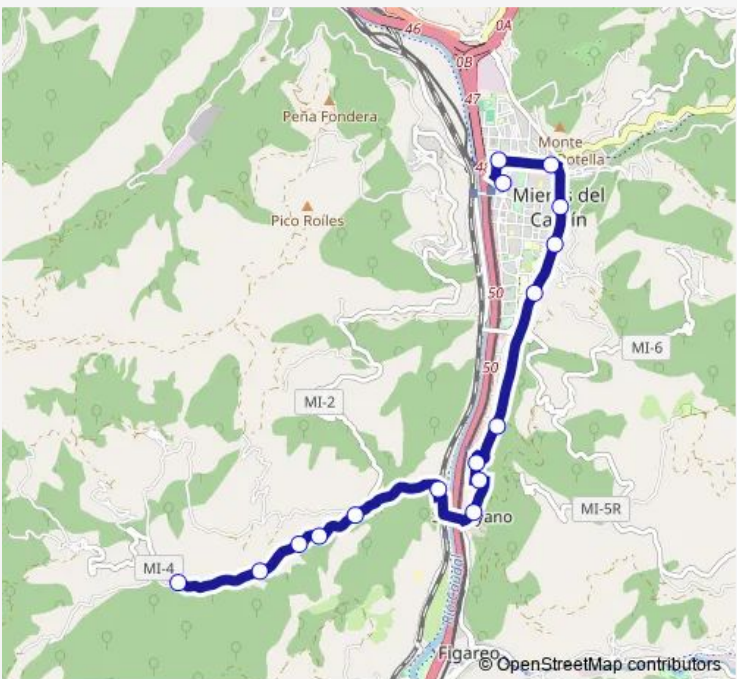

Route schedule
 [VALCENERA] Cenera [CTA 06181] — [MIERES DEL CAMÍN] Asturias [CTA 06173]

Monday	08:00-20:15
Tuesday	08:00-20:15
Wednesday	08:00-20:05
Thursday	08:00-20:15
Friday	08:00-20:15
Saturday	10:15-20:15
Sunday	10:15-20:15

Route info

Direction: [VALCENERA] Cenera [CTA 06181]

Stops: 16

Trip Duration: 0 hour 15 min

Direction

[MIERES DEL CAMÍN] Doctor Fleming - Fuente del Vasco [CTA 06123] — [VALCENERA] Cenera [CTA 06180]

15 stops

[VALCENERA] Cenera [CTA 06180]

Route schedule

[MIERES DEL CAMÍN] Doctor Fleming - Fuente del Vasco [CTA 06123] — [VALCENERA] Cenera [CTA 06180]

Monday 07:45-20:00

Tuesday 07:45-20:00

Wednesday 07:45-19:50

Thursday 07:45-20:00

Friday 07:45-20:00

Saturday 10:00-20:00

Sunday 10:00-20:00

Route info

Direction: [MIERES DEL CAMÍN] Doctor Fleming - Fuente del Vasco [CTA 06123]

Stops: 15

Trip Duration: 0 hour 15 min

L2 Bus time schedules and route maps are available in an offline PDF at busmaps.com. Use the busmaps.com website to see live bus times, train schedule or subway schedule, and step-by-step directions for all public transit in Mieres