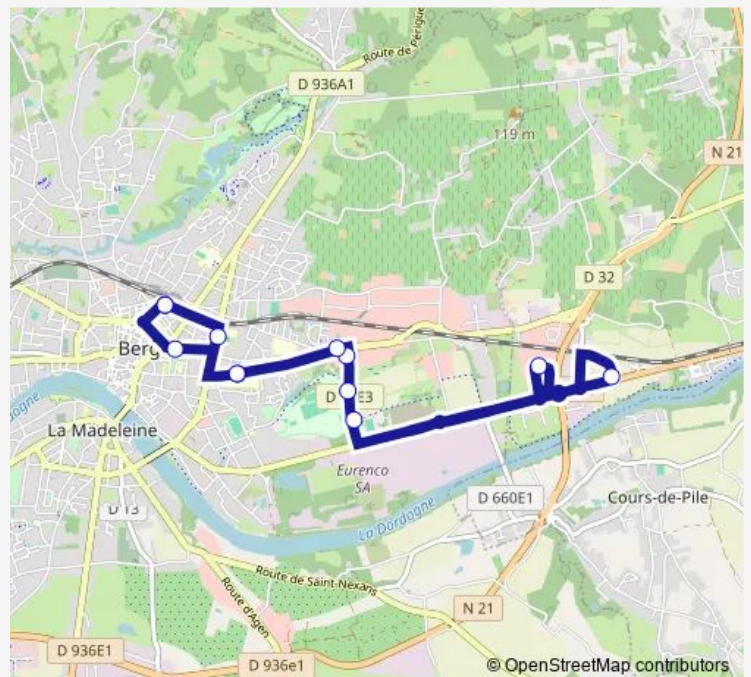

Hopital 1

Maison DE Sante Bergerac Est

3 Vallees

Grands Ducs 2

BD Claveille 2

Hopital 1

H.Duc

Gare Sncf

Route schedule

Pole Multimodal Sncf — Gare Sncf

Monday 16:55

Tuesday 16:55

Wednesday 16:55

Thursday 16:55

Friday 16:55

Saturday 16:55

Sunday —

Route info

Direction: Pole Multimodal Sncf

Stops: 10

Trip Duration: 0 hour 30 min

L2 — Pole Multimodal<>Centre Ville ><3 Vallees

Direction

Pole Multimodal Sncf — Pole Multimodal Sncf

Monday 08:30-18:40

Tuesday 08:30-18:40

Wednesday 08:30-18:40

Thursday 08:30-18:40

Friday 08:30-18:40

Saturday 08:30-18:40

Sunday —

Route info