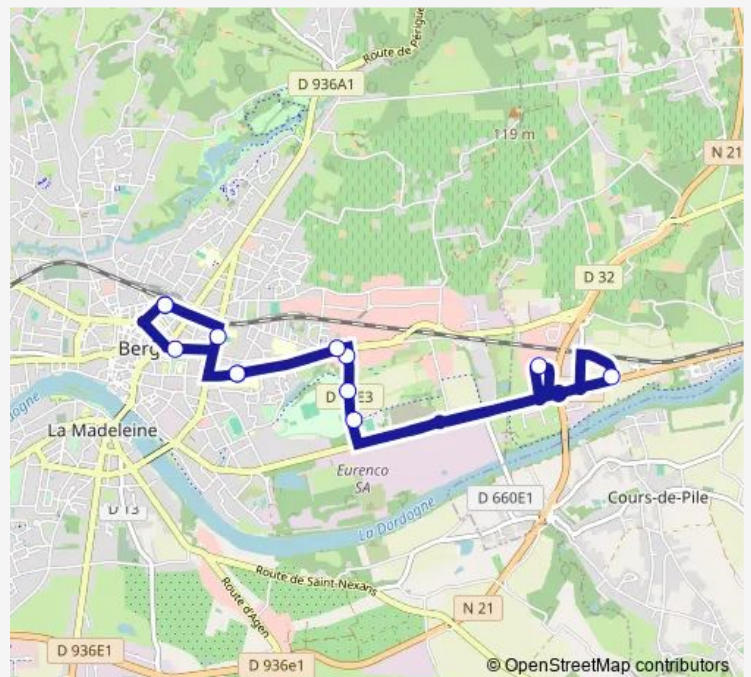

Hopital 1

Maison DE Sante Bergerac Est

3 Vallees

Grands Ducs 2

BD Claveille 2

Hopital 1

H.Duc

Gare Sncf

Route schedule

Pole Multimodal Sncf — Gare Sncf

Monday 16:55

Tuesday 16:55

Wednesday 16:55

Thursday 16:55

Friday 16:55

Saturday 16:55

Sunday —

Route info

Direction: Pole Multimodal Sncf

Stops: 10

Trip Duration: 0 hour 30 min

L2 — Pole Multimodal<>Centre Ville ><3 Vallees

Direction

Pole Multimodal Sncf — Pole Multimodal Sncf

Monday 08:30-18:40

Tuesday 08:30-18:40

Wednesday 08:30-18:40

Thursday 08:30-18:40

Friday 08:30-18:40

Saturday 08:30-18:40

Sunday —

Route info