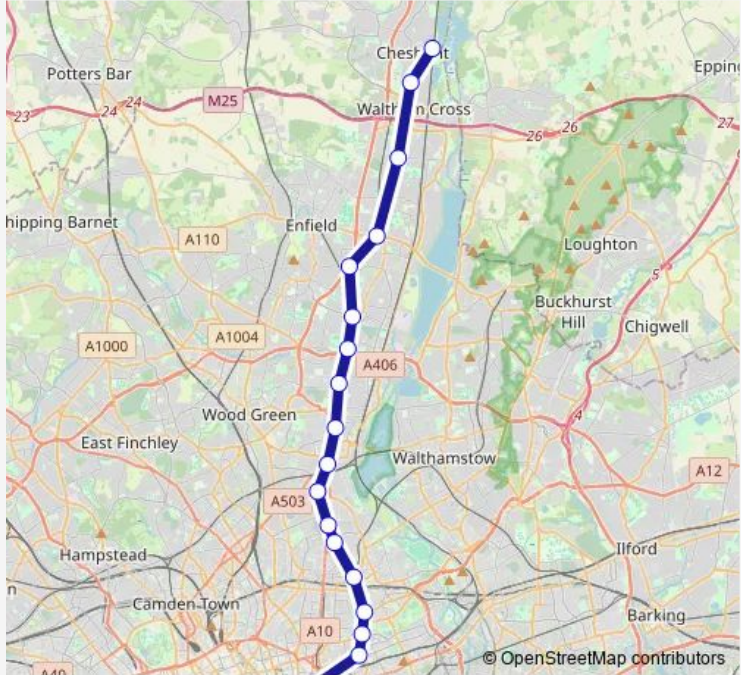

# Bus L2 Cheshunt - Liverpool Street

[Go to website](#)

**Direction**  
 Cheshunt Railway Station — Liverpool Street Station  
 18 stops  
[Open route schedule](#)

- Cheshunt Railway Station
- Theobalds Grove Railway Station
- Turkey Street Station
- Enfield Bus Garage / Southbury Station
- Trinity Avenue Bush Hill Park
- Edmonton Green Station
- Angel Corner
- White Hart Lane Station
- Tottenham High Rd/ Bruce Grove
- Stonebridge Road/Seven Sisters
- Stamford Hill Station
- Stoke Newington Station
- Rectory Road / Brooke Road
- Hackney Downs Station
- Mare Street / Well Street
- Cambridge Heath Station
- Wilmot Street
- Liverpool Street Station

Route schedule  
 Cheshunt Railway Station — Liverpool Street Station

Monday	23:01-23:31
Tuesday	00:01-23:31
Wednesday	00:01-23:31
Thursday	00:01-23:31
Friday	00:01-23:31
Saturday	23:01-23:31
Sunday	23:01-23:31

Route info  
 Direction: Cheshunt Railway Station  
 Stops: 18  
 Trip Duration: 1 hour 34 min

■ L2 — Cheshunt - Liverpool Street **BusMaps**

Edmonton Green Station

Trinity Avenue Bush Hill Park

Crown Road (EN1)

Turkey Street Station

Theobalds Grove Railway Station

Cheshunt Railway Station