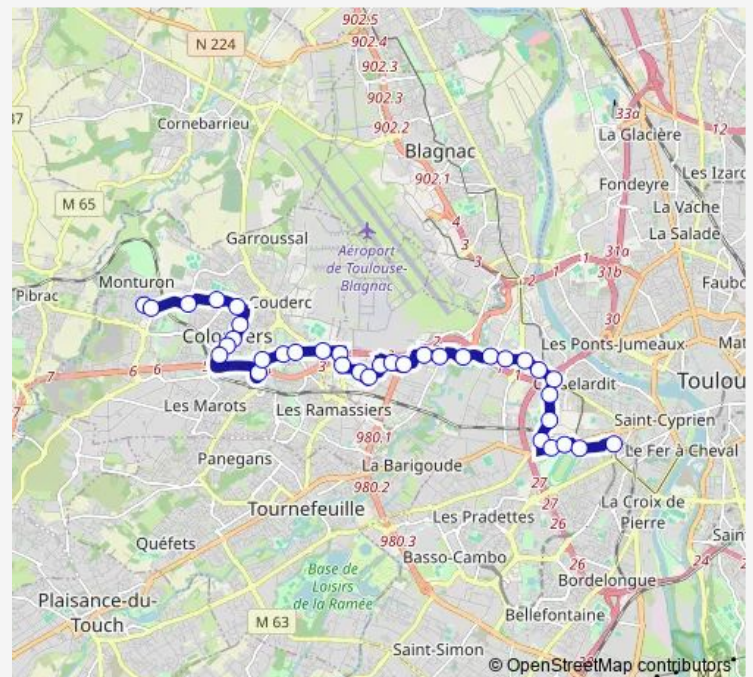

Direction

Colomiers Lycée International — Arènes

36 stops

[Open route schedule](#)

Colomiers Lycée International

Monturon

Morbihan

Stade Bendichou

Jardinerie

Route schedule

Colomiers Lycée International — Arènes

Monday	05:15-00:15 ⁺¹
Tuesday	05:15-00:15 ⁺¹
Wednesday	05:15-00:15 ⁺¹
Thursday	05:15-00:45 ⁺¹
Friday	05:15-00:45 ⁺¹
Saturday	05:50-00:45 ⁺¹
Sunday	06:10-00:15 ⁺¹

Route info

Direction: Colomiers Lycée International

Stops: 36

Trip Duration: 0 hour 43 min

■ L2 — Arènes / Colomiers Lycée International

Bouriette

Bertier

Bisson