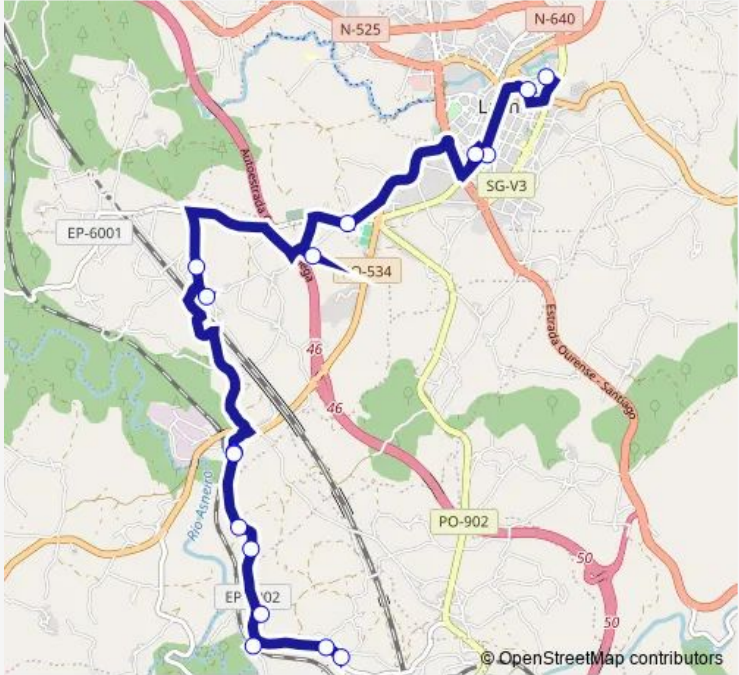

Bus Xg662017 IES Ramón Mª Aller Ulloa-Vilanova

[Go to website](#)

**Direction**  
 IES Ramón Mª Aller Ulloa — Vilanova  
 16 stops  
[Open route schedule](#)

- IES Ramón Mª Aller Ulloa
- Ceip Xesús Golmar
- IES Laxeiro
- Lalín E.A.
- Setecamiños
- Fontao
- Porto
- Cruceiro (Botos)
- Baxan
- Casas baratas
- A Viñoa 1
- A Viñoa 2
- Santomé
- Mouriscade
- Sobreira
- Vilanova

Route schedule  
 IES Ramón Mª Aller Ulloa — Vilanova

Monday	14:35
Tuesday	14:35
Wednesday	14:35
Thursday	14:35
Friday	14:35
Saturday	—
Sunday	—

Route info  
 Direction: IES Ramón Mª Aller Ulloa  
 Stops: 16  
 Trip Duration: 0 hour 39 min

Xg662017 — IES Ramón Mª Aller Ulloa-Vilanova **BusMaps**

Xg662017 Bus time schedules and route maps are available in an offline PDF at [busmaps.com](https://busmaps.com). Use the [busmaps.com](https://busmaps.com) website to see live bus times, train schedule or subway schedule, and step-by-step directions for all public transit in Lalin

The schedule is provided in the local timezone. Times with "(+1)" indicate departures on the next day.

PDF file created on 2025-02-26

2024 BusMaps.com - All Rights Reserved