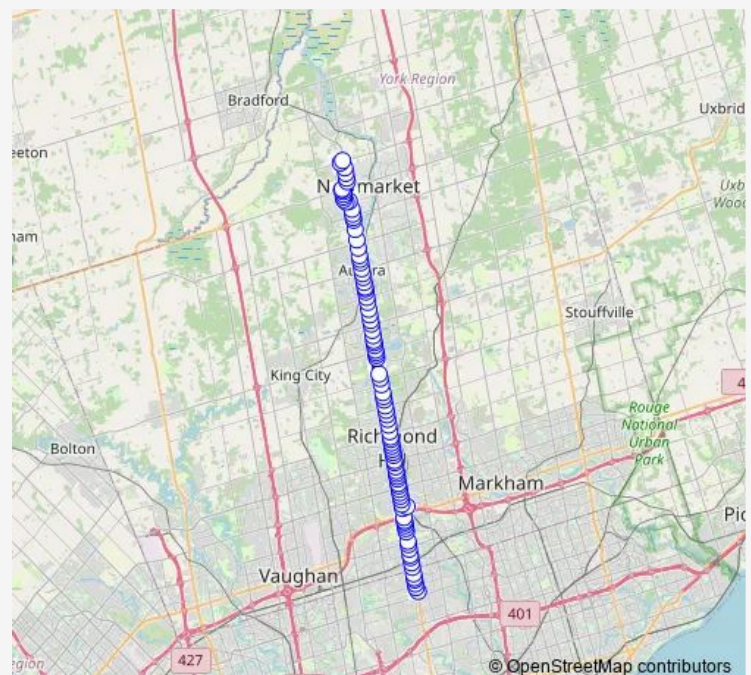

Yonge ST / Elgin St

Yonge ST / John St

Yonge / Centre

Yonge / Royal Orchard

Yonge ST / BAY Thorn Dr

Yonge ST / Uplands Av

Yonge ST / Bunker Rd

Yonge ST / Longbridge Rd

Yonge ST / Langstaff Rd

Yonge ST Stop # 2349

Richmond Hill Centre Platform 8

Route schedule

Finch GO BUS Terminal Platform 8 — Green Lane / Yonge St

Monday	03:00-02:33 ⁺¹
Tuesday	03:00-02:33 ⁺¹
Wednesday	20:34-02:33 ⁺¹
Thursday	20:34-02:33 ⁺¹
Friday	20:34-02:33 ⁺¹
Saturday	03:00-02:22 ⁺¹
Sunday	03:08-02:17 ⁺¹

Route info

Direction: Finch GO BUS Terminal Platform 8

Stops: 100

Trip Duration: 1 hour 6 min

098|099 — Yonge (Late Night)

Yonge ST / High Tech Rd

Yonge ST / Beresford Dr

Yonge ST / Bantry Av

Yonge ST / Northern Heights Dr

Yonge ST / Spruce Av

Yonge ST / 16th Av

Yonge ST Stop # 2474

Yonge ST / Observatory Lane

Yonge ST / Weldrick Rd

Yonge ST / Clarissa Dr

Yonge ST / MAY Av