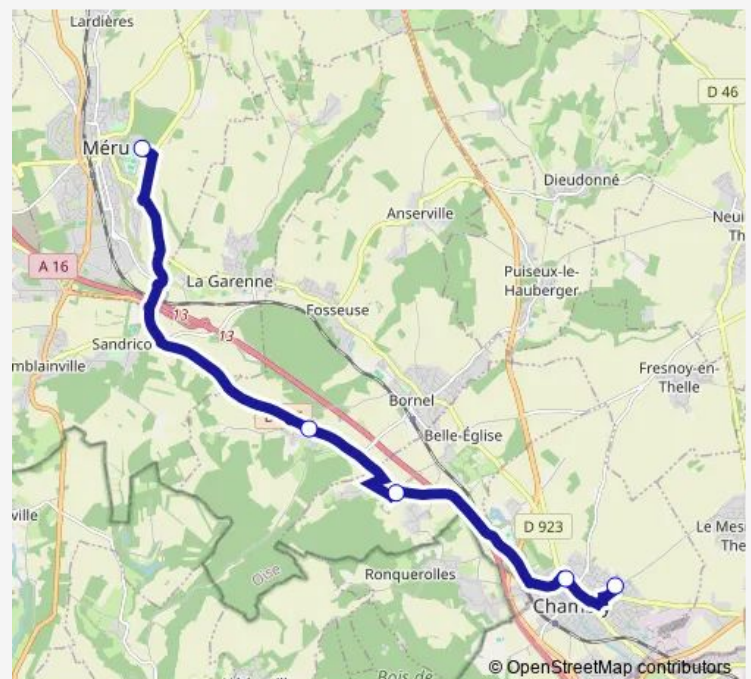

Andeville - Fourche

Andeville - Parking orsol

Meru - Lycée Condorcet

### Route schedule

Corbeil-Cerf - Rue de Méru — Meru - Lycée Condorcet

Monday 06:48

Tuesday 06:48

Wednesday 06:48

Thursday 06:48

Friday 06:48

Saturday —

### Route info

Direction: Corbeil-Cerf - Rue de Méru

Stops: 13

Trip Duration: 1 hour 5 min

6131 — Lycée Condorcet de Méru