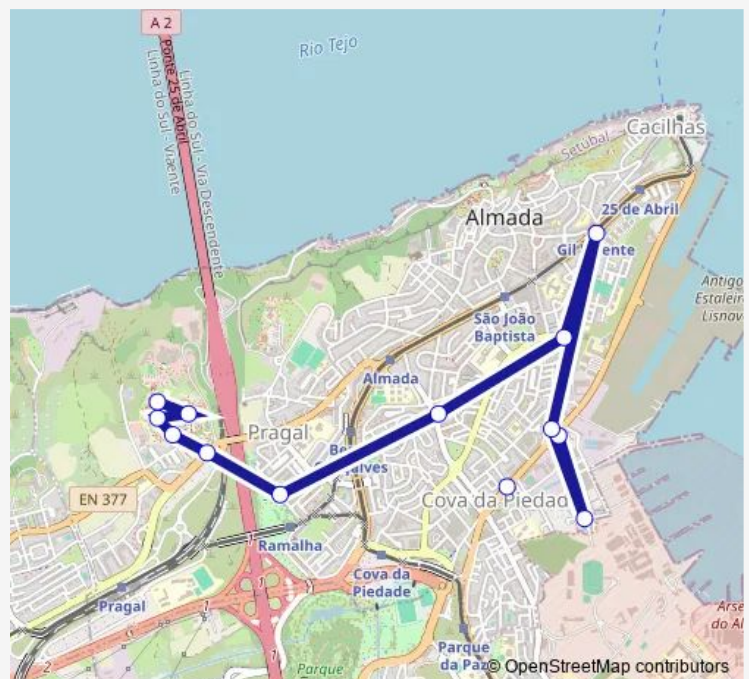

### Route schedule

Cova Piedade (Lgo 5 Outubro) Jardim — HGO - Cdc

Monday 07:55

Tuesday 07:55

Wednesday 07:55

Thursday 07:55

Friday 07:55

Saturday —

### Route info

Direction: Cova Piedade (Lgo 5 Outubro) Jardim

Stops: 13

Trip Duration: 0 hour 20 min

■ 182 - Cova da Piedade - Pragal (Hosp) (via Romeira)(Circuito da Saúde)

Bus time schedules and route maps are available in an offline PDF at [busmaps.com](https://busmaps.com). Use the [busmaps.com](https://busmaps.com) website to see live bus times, train schedule or subway schedule, and step-by-step directions for all public transit in Almada