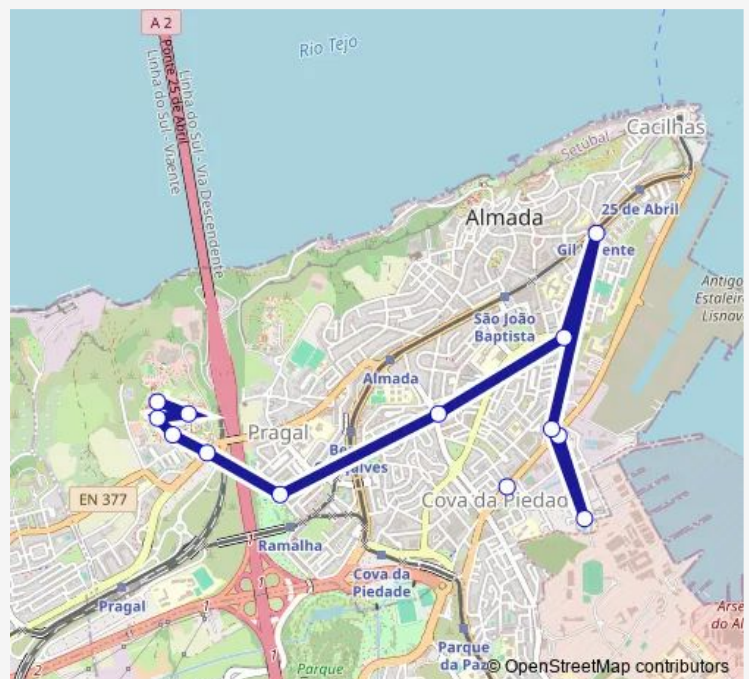

### Route schedule

Cova Piedade (Lgo 5 Outubro) Jardim — HGO - Cdc

Monday 07:55

Tuesday 07:55

Wednesday 07:55

Thursday 07:55

Friday 07:55

Saturday —

### Route info

Direction: Cova Piedade (Lgo 5 Outubro) Jardim

Stops: 13

Trip Duration: 0 hour 20 min

■ 182 - Cova da Piedade - Pragal (Hosp) (via Romeira)(Circuito da Saúde)

Bus time schedules and route maps are available in an offline PDF at [busmaps.com](https://busmaps.com). Use the [busmaps.com](https://busmaps.com) website to see live bus times, train schedule or subway schedule, and step-by-step directions for all public transit in Almada