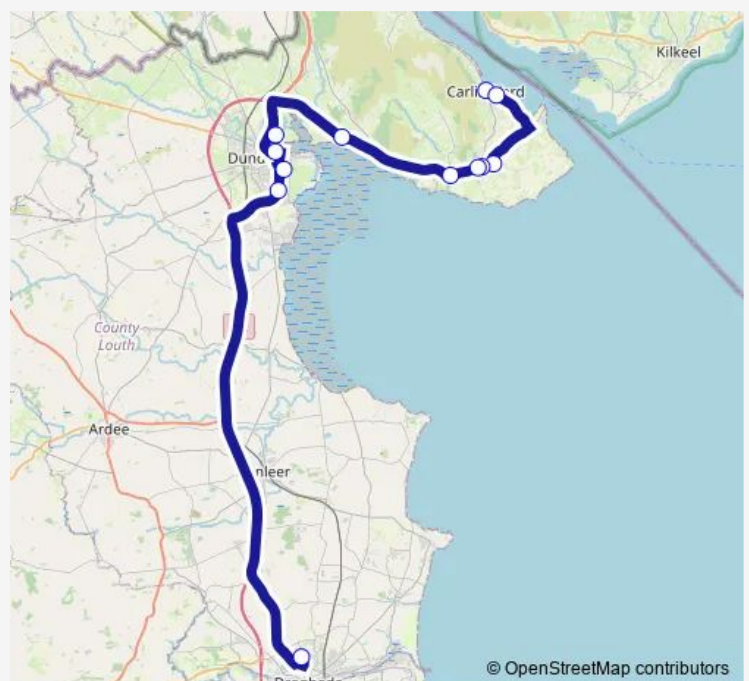

### Route schedule

Carlingford — Drogheda Institute

Monday	07:45
Tuesday	07:45
Wednesday	07:45
Thursday	07:45
Friday	07:45
Saturday	—
Sunday	—

### Route info

Direction: Carlingford

Stops: 12

Trip Duration: 1 hour 0 min

■ Df01 — Carlingford (Opp Tourist Office) - Drogheda (Institute of Further Education)

**Direction**

Drogheda Institute — Carlingford

12 stops

[Open route schedule](#)

Drogheda Institute

Opposite Dunnes Stores

Hazelwood Avenue

Quay Street

Racecourse Road Ard Lethan Estate

Bellurgan

## Route schedule

Drogheda Institute — Carlingford

Monday	16:00
Tuesday	16:00
Wednesday	16:00
Thursday	16:00
Friday	16:00
Saturday	—
Sunday	—