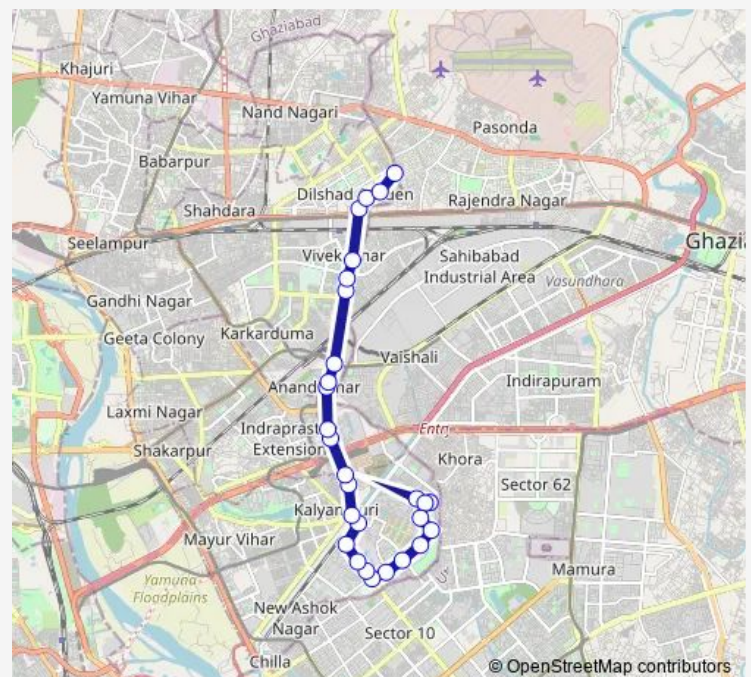

Telco Gazipur

Gazipur Depot

Isbt Anand Vihar

Route schedule

Mayur Vihar Phase III Terminal / Paper Market — New Seema Puri Depot Cluster

Monday 07:30-20:50

Tuesday 07:30-20:50

Wednesday 07:30-20:50

Thursday 07:30-20:50

Friday 07:30-20:50

Saturday 07:30-20:50

Sunday 07:30-20:50

Route info

Direction: Mayur Vihar Phase III Terminal / Paper Market

Stops: 28

Trip Duration: 0 hour 52 min