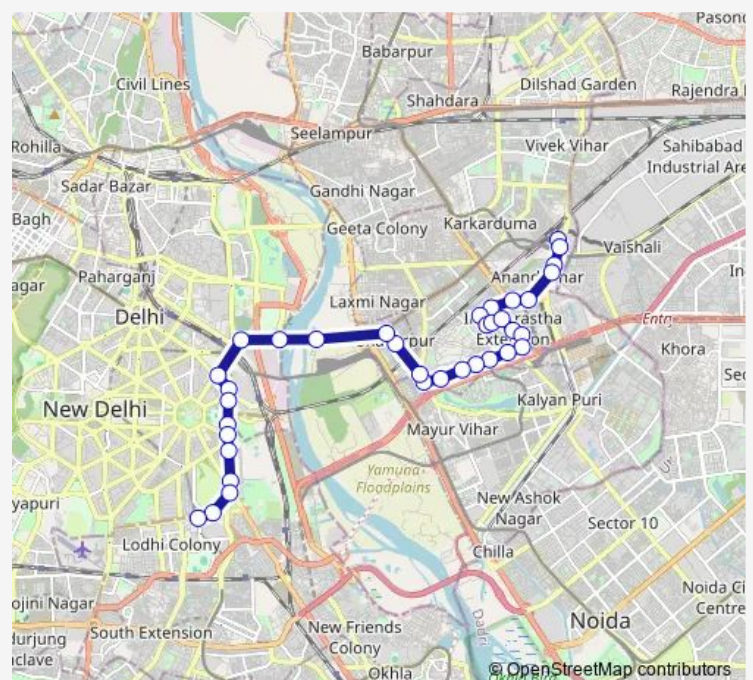

Dharma Apartment

Mother Dairy

Ganesh Nagar

Route schedule

Anand Vihar Isbt Terminal — Sunehari Pulla Depot / Jawahar Lal Nehru Stadium Terminal

Monday 05:19-20:13

Tuesday 05:19-20:13

Wednesday 05:19-20:13

Thursday 05:19-20:13

Friday 05:19-20:13

Saturday 05:19-20:13

Sunday 05:19-20:13

Route info

Direction: Anand Vihar Isbt Terminal

Stops: 36

Trip Duration: 1 hour 4 min

624blnkstlup

BusMaps

Shakar Pur School Block

Laxmi Nagar / Shakarpur Crossing

Rainy Well

Delhi Secretariat

Ito

Supreme Court