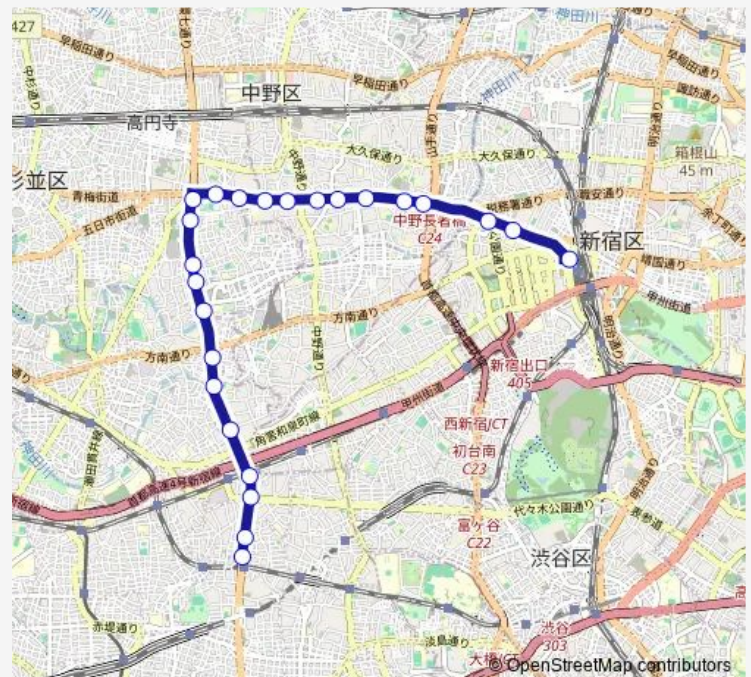

高円寺陸橋

セシオン杉並前

堀ノ内

### Route schedule

新宿駅西口 — 堀ノ内

Monday 18:27-22:40

Tuesday 18:27-22:40

Wednesday 18:27-22:40

Thursday 18:27-22:40

Friday 18:27-22:40

Saturday 22:40

### Route info

Direction: 新宿駅西口

Stops: 15

Trip Duration: 0 hour 17 min