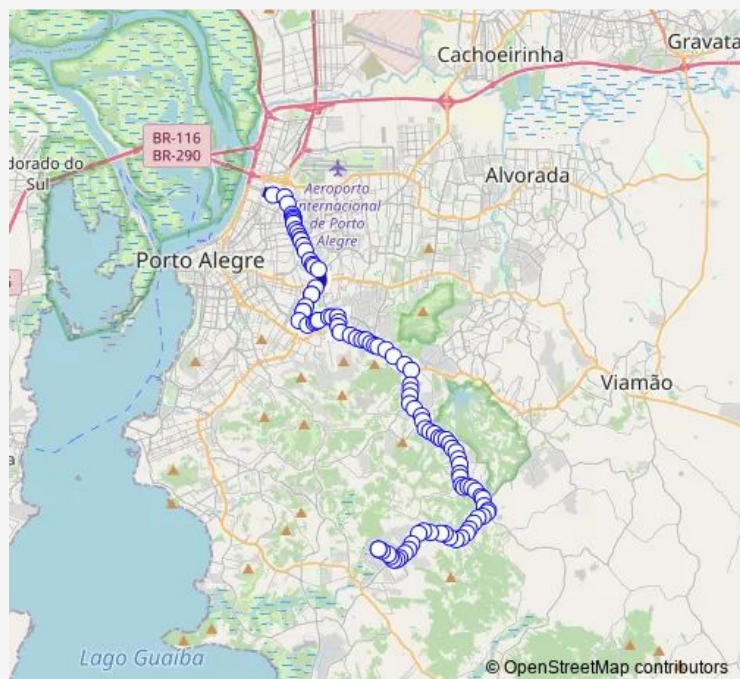

Route schedule

Restinga Econ Nilo Wulff — Cairu

Monday	05:00-23:10
Tuesday	05:00-23:10
Wednesday	05:00-23:10
Thursday	05:00-23:10
Friday	05:00-23:10
Saturday	—
Sunday	—

Route info

Direction: Restinga Econ Nilo Wulff

Stops: 107

Trip Duration: 1 hour 10 min

T12 — Restinga / Cairu

Lomba DO Pinheiro Joao Antonio Silveira

Lomba DO Pinheiro Joao Antonio Silveira

Lomba DO Pinheiro Joao DE Oliveira Remiao

Lomba DO Pinheiro Joao DE Oliveira Remiao