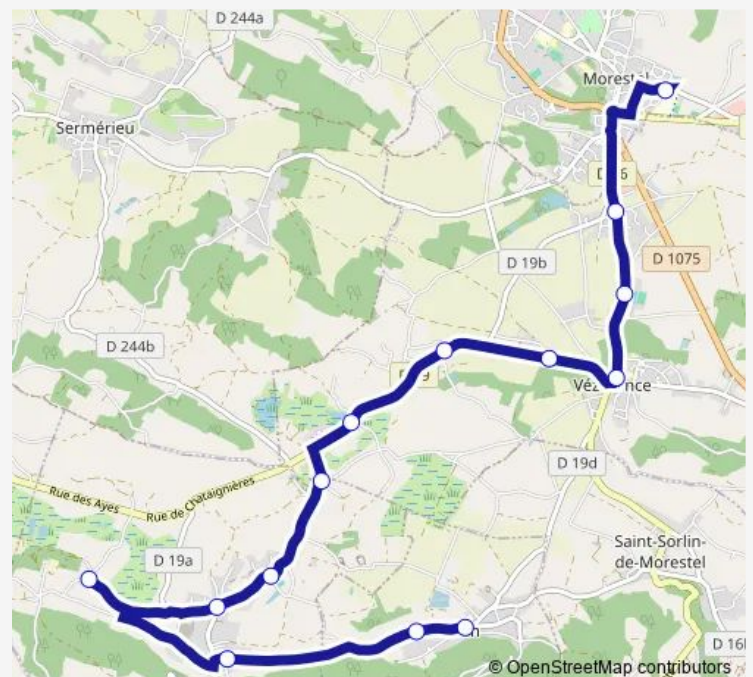

Wednesday 12:10

Thursday 17:15-18:10

Friday 17:15-18:10

Saturday —

Sunday —

Route info

Direction: Lycee Camille Corot

Stops: 14

Trip Duration: 0 hour 35 min

T12 — Morestel-Vignieu-Bourgoin Jallieu

Direction

Place — Barbusse Gare Routiere

14 stops

[Open route schedule](#)

Place

LES Garniers