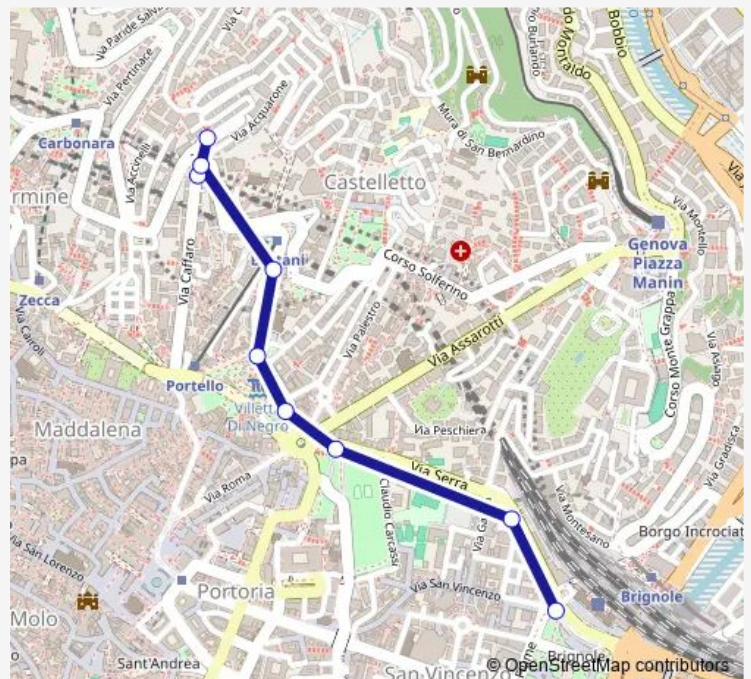

### Direction

Caffaro 3/ — Brignole FS/Capolinea

9 stops

[Open route schedule](#)

Caffaro 3/

Barsanti/

Paganini/Ponte Caffaro

Bertani/

Piaggio 1/

Piaggio 2/

Giacomo E Filippo/Corvetto

DE Amicis/Piazza Brignole

Brignole FS/Capolinea

### Route schedule

Caffaro 3/ — Brignole FS/Capolinea

Monday 09:18-18:33

Tuesday 09:18-18:33

Wednesday 09:18-18:33

Thursday 09:18-18:33

Friday 09:18-18:33

Saturday 09:18-12:23

### Route info

Direction: Caffaro 3/

Stops: 9

Trip Duration: 0 hour 7 min

T12 — P.za Verdi-Via Peschiera-Via Palestro-Via Caffaro

BusMaps