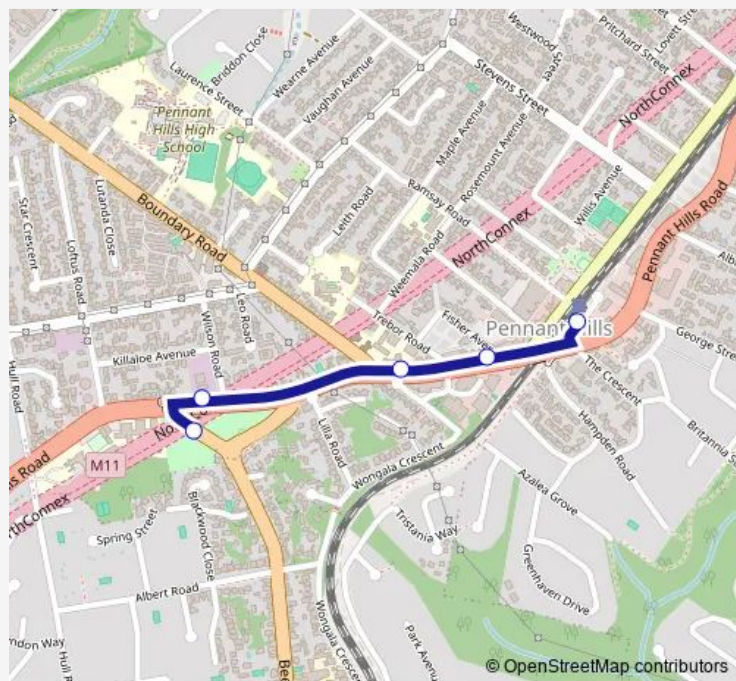

School Bus 3602 Mount St Benedict College to Pennant Hills Station

[Go to website](#)

Direction

Beecroft Rd Before Pennant Hills Rd — Pennant Hills Station, Railway St, Stand C

5 stops

[Open route schedule](#)

Beecroft Rd Before Pennant Hills Rd

Pennant Hills Rd Opp Observatory Park

St Agatha's Catholic Primary School, Pennant Hills Rd

Pennant Hills Rd At Fisher Av

Pennant Hills Station, Railway St, Stand C

Route schedule

Beecroft Rd Before Pennant Hills Rd — Pennant Hills Station, Railway St, Stand C

Monday	15:25
Tuesday	15:25
Wednesday	15:25
Thursday	15:25
Friday	15:25
Saturday	—
Sunday	—

Route info

Direction: Beecroft Rd Before Pennant Hills Rd

Stops: 5

Trip Duration: 0 hour 7 min