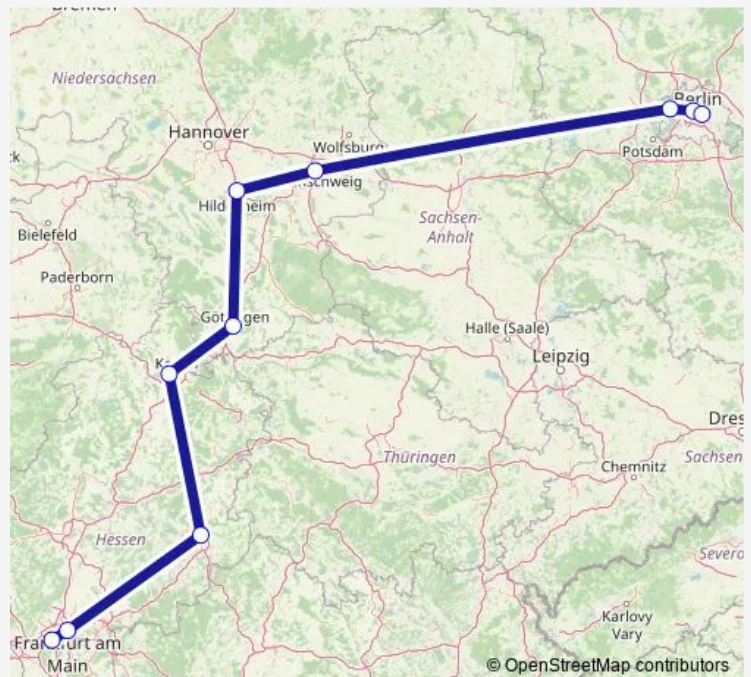

### Direction

undefined — undefined

0 stops

[Open route schedule](#)

### Route schedule

undefined — undefined

Monday	08:09
Tuesday	08:09
Wednesday	08:09
Thursday	08:09
Friday	08:09
Saturday	08:09
Sunday	08:09

### Route info

Direction:

Stops: 0

Trip Duration: – min

■ ICE 1590

ICE 1590 Rail time schedules and route maps are available in an offline PDF at [busmaps.com](https://busmaps.com). Use the [busmaps.com](https://busmaps.com) website to see live bus times, train schedule or subway schedule, and step-by-step directions for all public transit in Berlin