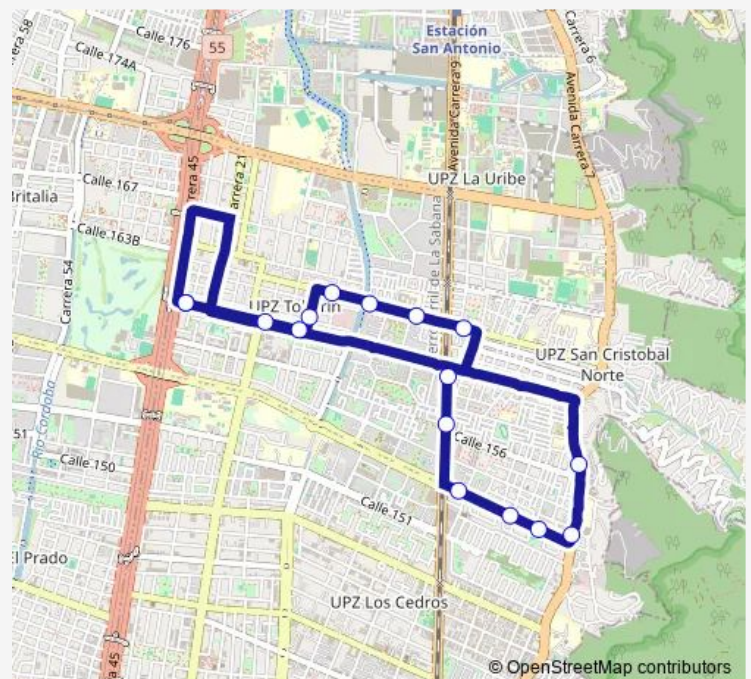

### Direction

AC 161 - KR 22 — AC 161 - KR 22

16 stops

[Open route schedule](#)

AC 161 - KR 22

AK 7 - CL 156 Clínica El Bosque

AK 7 - AC 153

AC 153 - kr 7b

### Route schedule

AC 161 - KR 22 — AC 161 - KR 22

Monday 05:00-21:30

Tuesday 05:00-21:30

Wednesday 05:00-21:30

Thursday 05:00-21:30

Friday 05:00-21:30

Saturday 05:00-21:30

### Route info

Direction: AC 161 - KR 22

Stops: 16

Trip Duration: 0 hour 47 min

19-9 — Cardioinfantil

19-9 Bus time schedules and route maps are available in an offline PDF at [busmaps.com](https://busmaps.com). Use the [busmaps.com](https://busmaps.com) website to see live bus times, train schedule or subway schedule, and step-by-step directions for all public transit in La Calera