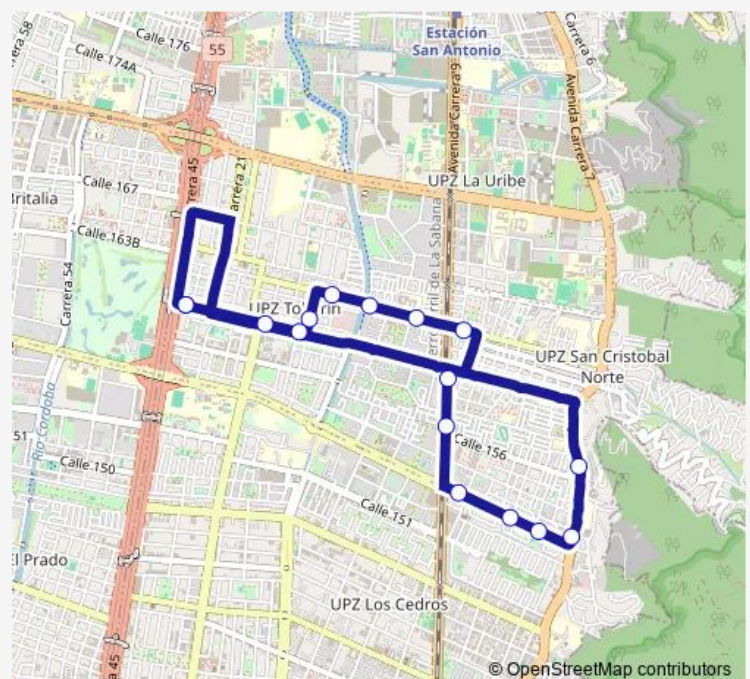

### Direction

AC 161 - KR 22 — AC 161 - KR 22

16 stops

[Open route schedule](#)

AC 161 - KR 22

AK 7 - CL 156 Clínica El Bosque

AK 7 - AC 153

AC 153 - kr 7b

### Route schedule

AC 161 - KR 22 — AC 161 - KR 22

Monday 05:00-21:30

Tuesday 05:00-21:30

Wednesday 05:00-21:30

Thursday 05:00-21:30

Friday 05:00-21:30

Saturday 05:00-21:30

### Route info

Direction: AC 161 - KR 22

Stops: 16

Trip Duration: 0 hour 44 min

19-9 — Cardioinfantil

19-9 Bus time schedules and route maps are available in an offline PDF at [busmaps.com](https://busmaps.com). Use the [busmaps.com](https://busmaps.com) website to see live bus times, train schedule or subway schedule, and step-by-step directions for all public transit in La Calera