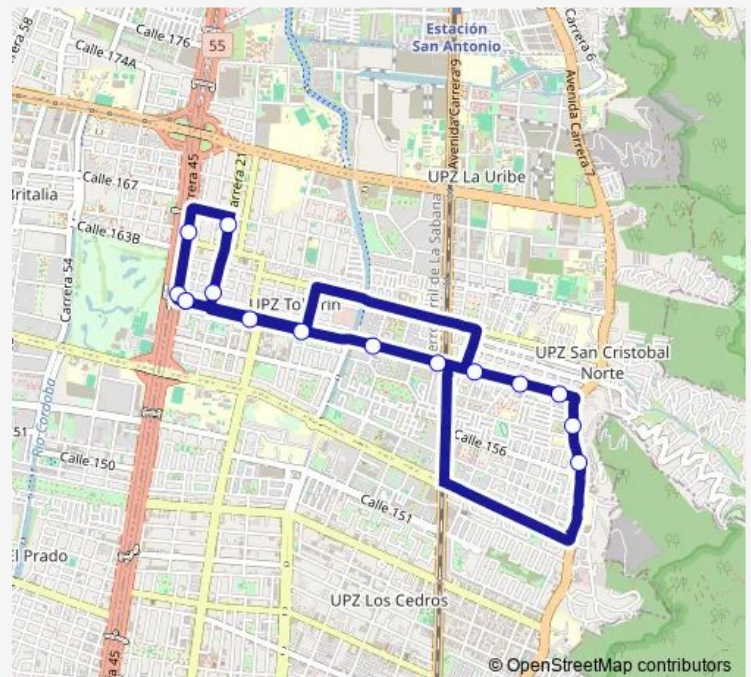

### Route schedule

AC 161 - KR 22 — AC 161 - KR 22

Monday 05:00-21:30

Tuesday 05:00-21:30

Wednesday 05:00-21:30

Thursday 05:00-21:30

Friday 05:00-21:30

Saturday 05:00-21:30

### Route info

Direction: AC 161 - KR 22

Stops: 15

Trip Duration: 0 hour 48 min

19-9 — Carrera 7

19-9 Bus time schedules and route maps are available in an offline PDF at [busmaps.com](https://busmaps.com). Use the [busmaps.com](https://busmaps.com) website to see live bus times, train schedule or subway schedule, and step-by-step directions for all public transit in Bogota