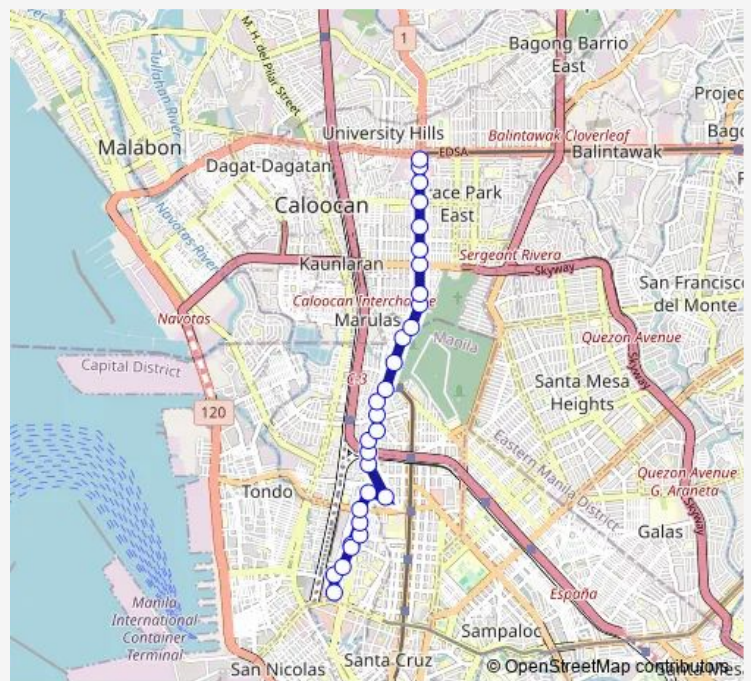

# Bus Monumento Divisoria via A Santos

[Go to website](#)

**Direction**  
 Antonio Rivera, Manila — Monumento, Rizal Avenue, Caloocan City

29 stops

[Open route schedule](#)

- Antonio Rivera, Manila
- C. La Torre / Antonio Rivera Intersection., Manila
- Antonio Rivera / Mayhaligue Intersection., Manila
- Antonio Rivera / Bambang Intersection., Manila
- Jose Abad Santos Ave / Bambang Intersection., Manila
- Quiricada / Antonio Rivera Intersection, Manila
- Jose Abad Santos Ave./ Villaruel Street Villaruel Intersection, Manila
- Jose Abad Santos Avenue / Tayuman Road, Quezon City
- Jose Abad Santos Avenue, Quezon City
- Ipil / Camarines Intersection, Manila
- Jose Abad Santos Avenue, Quezon City
- Jose Abad Santos Avenue, Quezon City
- Jose Abad Santos Avenue, Quezon City
- Jose Abad Santos Avenue / T Bugallon Street Intersection, Quezon City
- Jose Abad Santos Avenue, Quezon City
- Jose Abad Santos Avenue / Corregidor Intersection, Quezon City
- Jose Abad Santos Avenue / Morong Intersection, Quezon City
- P. Sevilla Street / 2th Avenue West Intersection, Caloocan City

**Route schedule**

Antonio Rivera, Manila — Monumento, Rizal Avenue, Caloocan City

Monday	00:00
Tuesday	00:00
Wednesday	00:00
Thursday	00:00
Friday	00:00
Saturday	00:00
Sunday	00:00

**Route info**

Direction: Antonio Rivera, Manila

Stops: 29

Trip Duration: 0 hour 30 min

LRT Papa Station, Rizal Avenue, Caloocan City

Rizal Avenue / Road 1 Intersection, Caloocan City

Baliwag Transit Bus Station, Rizal Avenue, Caloocan City

Banco De Oro, Rizal Avenue, Caloocan City

Circumferential Road 3 / M.H. Del Pilar St, Caloocan City,  
Manila

Asia Trust Bank, Rizal Avenue, Caloocan City

Rizal Ave / 8th Ave West, Caloocan City, Manila

Rizal Avenue / Asistio Intersection, Caloocan City