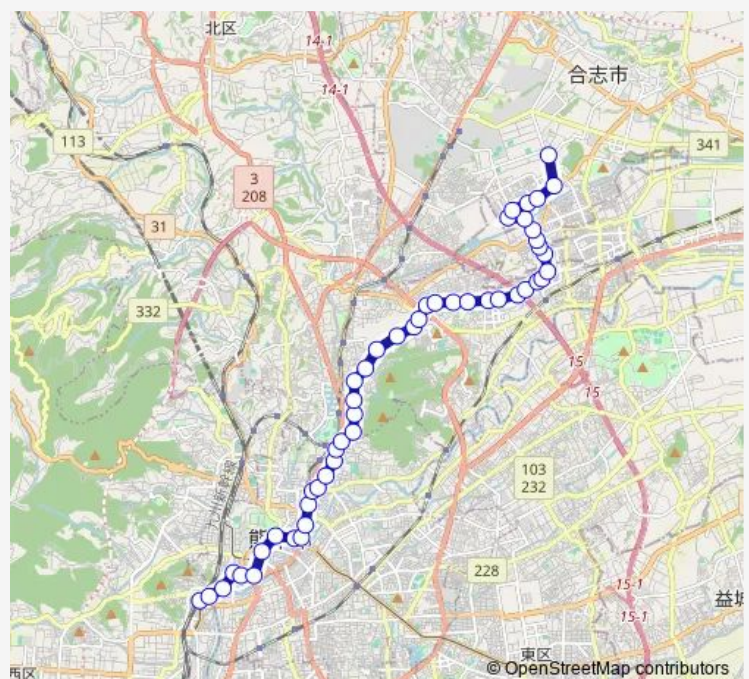

Thursday 10:39-20:29

Friday 11:54-19:51

Saturday 17:34-18:34

Sunday 11:34-20:29

Route info

Direction: 熊本駅前

Stops: 49

Trip Duration: 0 hour 53 min