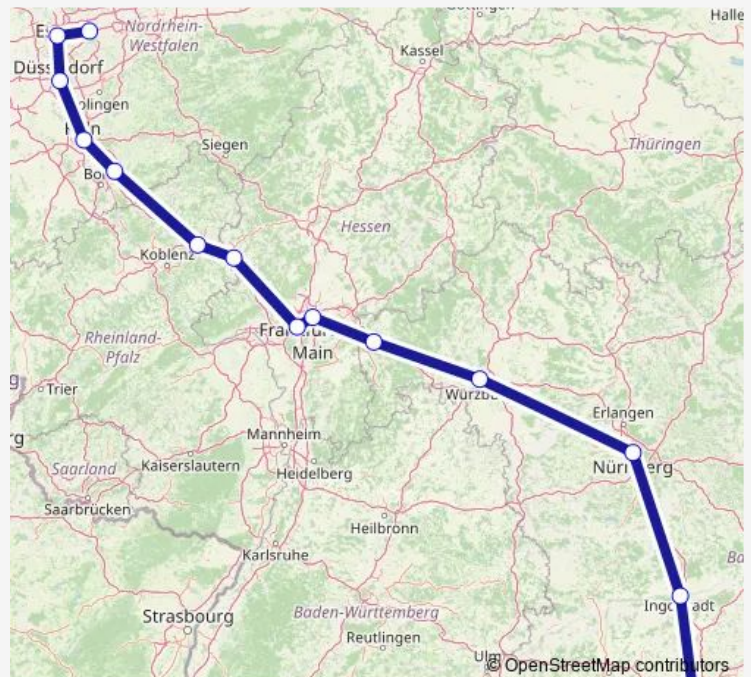

Siegburg/Bonn

Montabaur

Limburg Süd

Frankfurt(M) Flughafen Fernbf

Frankfurt(Main)Süd

Aschaffenburg Hbf

Würzburg Hbf

Nürnberg Hbf

Ingolstadt Hbf

München Hbf

### Route schedule

Essen Hbf — München Hbf

Monday —

Tuesday —

Wednesday —

Thursday —

Friday —

Saturday —

### Route info

Direction: Essen Hbf

Stops: 14

Trip Duration: 5 hour 51 min

ICE 891

ICE 891 Rail time schedules and route maps are available in an offline PDF at [busmaps.com](https://busmaps.com). Use the [busmaps.com](https://busmaps.com) website to see live bus times, train schedule or subway schedule, and step-by-step directions for all public transit in Duesseldorf