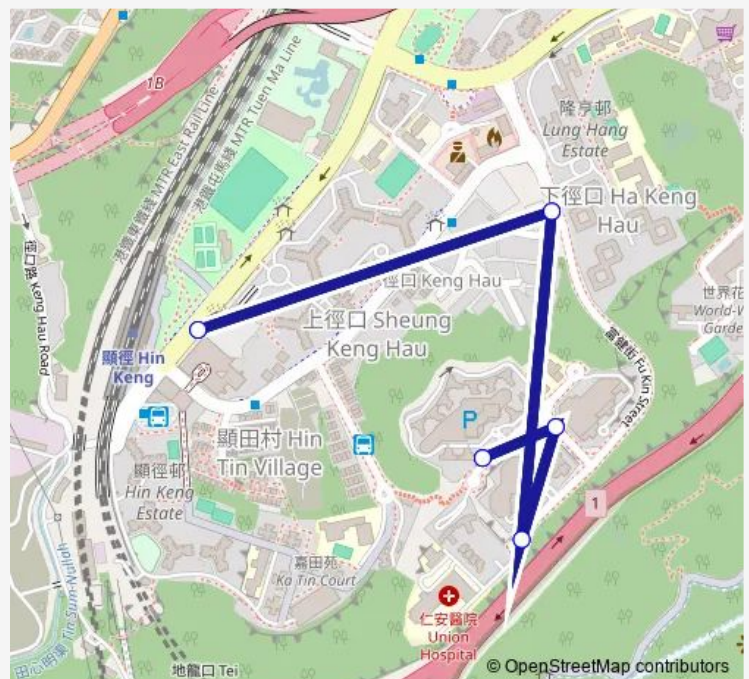

HIN TAI STREET, NEAR JULIMOUNT GARDEN

HIN HONG STREET, OUTSIDE JULIMOUNT GARDEN SHOPPING CENTRE

FU KIN STREET, OUTSIDE UNION HOSPITAL

FU KIN STREET, OPPOSITE SIN SAM HOUSE, LUNG HANG ESTATE

CHE KUNG MIU ROAD, NEAR HIN KENG STATION

Route schedule

HIN TAI STREET, NEAR JULIMOUNT GARDEN — CHE KUNG MIU ROAD, NEAR HIN KENG STATION

Monday	06:30-19:00
Tuesday	06:30-19:00
Wednesday	06:30-19:00
Thursday	06:30-19:00
Friday	06:30-19:00
Saturday	06:30-22:10
Sunday	06:30-22:10

Route info

Direction: HIN TAI STREET, NEAR JULIMOUNT GARDEN

Stops: 5

Trip Duration: 0 hour 4 min

Direction

CHE KUNG MIU ROAD, NEAR HIN KENG STATION —
HIN TAI STREET, NEAR JULIMOUNT GARDEN

4 stops

[Open route schedule](#)

Monday	06:30-19:00
Tuesday	06:30-19:00
Wednesday	06:30-19:00
Thursday	06:30-19:00
Friday	06:30-19:00
Saturday	06:30-22:10
Sunday	06:30-22:10

Route info

Direction: CHE KUNG MIU ROAD, NEAR HIN KENG STA-
TION