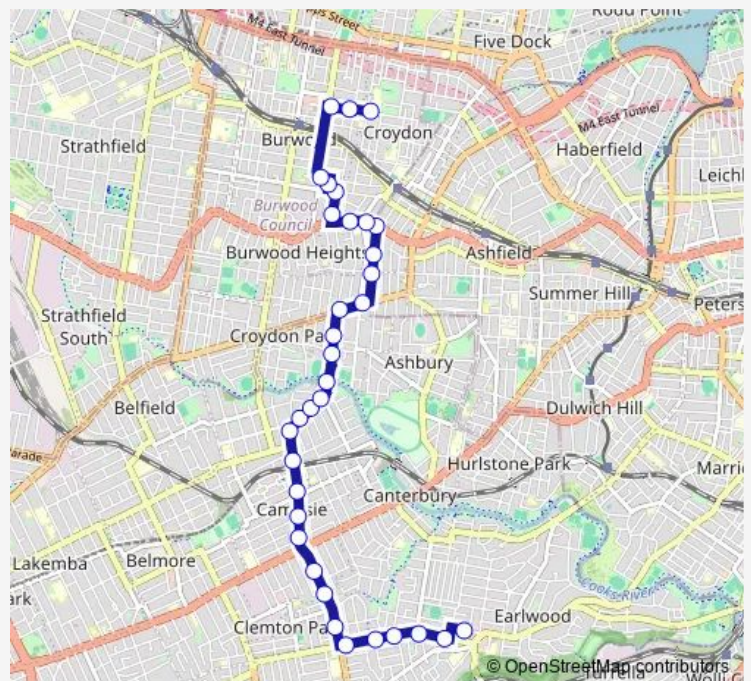

Brighton Av Opp Mildura Reserve

Brighton Av At Wentworth St

Brighton Av Opp Queensborough Rd

Croydon Park Public School, Georges River Rd

Route schedule

Earlwood Shops, Clarke St, Stand B — Burwood Girls High School, Queen St

Monday 07:38-08:28

Tuesday 07:38-08:28

Wednesday 07:38-08:28

Thursday 07:38-08:28

Friday —

Saturday —

Sunday —

Route info

Direction: Earlwood Shops, Clarke St, Stand B

Stops: 34

Trip Duration: 0 hour 32 min

743s — Earlwood to Burwood Girls High

Georges River Rd After Croydon Av

Greenhills St At Arthur St

Greenhills St Opp Mills St

Greenhills St At Liverpool Rd

Liverpool Rd Before Croydon Av

Liverpool Rd At Brighton St

Devonshire St After Liverpool Rd

Devonshire St At Murray St

Tahlee St Opp Murray St

Fitzroy St At Weldon St

Victoria St At Shaftesbury Rd