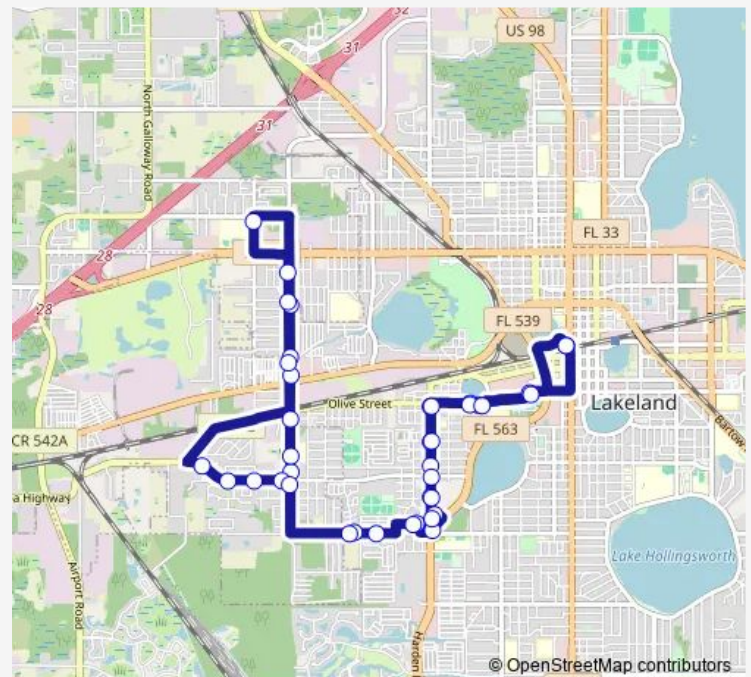

Kathleen High School

N Wabash Ave & Emma St

N Wabash Ave & Yeats Ave

Route schedule

Lkld Downtown Terminal — Lkld Downtown Terminal

Monday 06:15-17:15

Tuesday 06:15-17:15

Wednesday 06:15-17:15

Thursday 06:15-17:15

Friday 06:15-17:15

Saturday 07:15-14:15

Sunday —

Route info

Direction: Lkld Downtown Terminal

Stops: 39

Trip Duration: 0 hour 50 min

Circ W — W Circulator

N Wabash Ave & Nixon St

Old Tampa Hwy & Lebanon Rd

W Highland St & Highland St W

W Highland St & Snowdown E

W Highland St & Fleming Ave

S Wabash Ave & W Highland St

Ariana St & Ariana Village Blvd