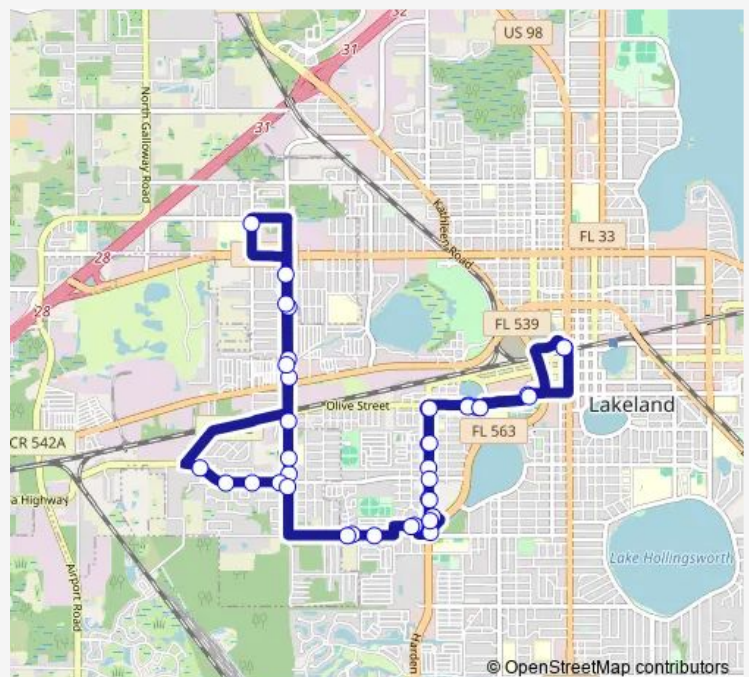

Kathleen High School

N Wabash Ave & Emma St

N Wabash Ave & Yeats Ave

Route schedule

Lkld Downtown Terminal — Lkld Downtown Terminal

Monday 06:15-17:15

Tuesday 06:15-17:15

Wednesday 06:15-17:15

Thursday 06:15-17:15

Friday 06:15-17:15

Saturday 07:15-14:15

Sunday —

Route info

Direction: Lkld Downtown Terminal

Stops: 39

Trip Duration: 0 hour 50 min

■ Circ W — W Circulator

N Wabash Ave & Nixon St

Old Tampa Hwy & Lebanon Rd

W Highland St & Highland St W

W Highland St & Snowdown E

W Highland St & Fleming Ave

S Wabash Ave & W Highland St

Ariana St & Ariana Village Blvd