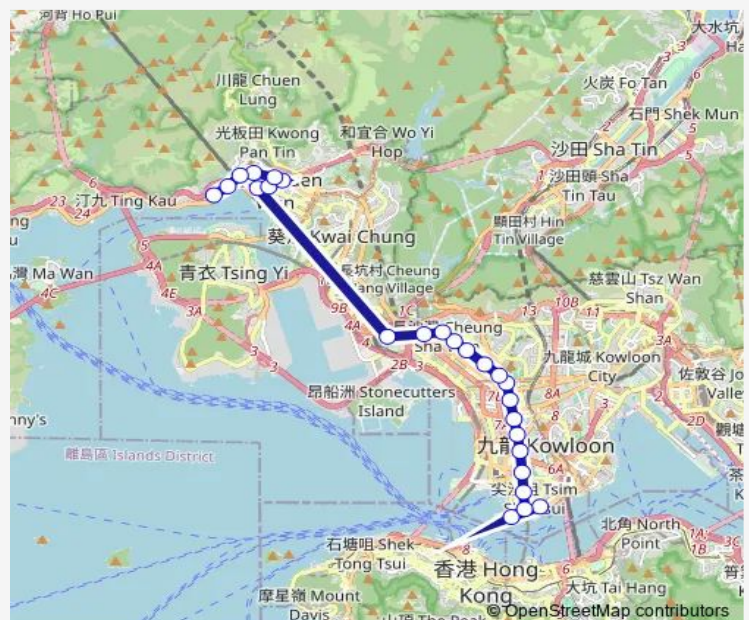

[Ctb] Kimberley Road, Nathan Road → [Kmb] Kimberley Road

[Ctb] Jordan Station, Nathan Road → [Kmb] Bowring Street YAU MA Tei

[Kmb] Kowloon Central Post Office

[Kmb+Ctb] Pitt Street YAU MA TEI / ← [Kmb+Ctb] Pitt Street, Nathan Road → [Kmb] Pitt Street YAU MA Tei

[Ctb] Shantung Street, Nathan Road → [Kmb+Ctb] Shantung Street Mong KOK / ← [Kmb+Ctb] Shantung Street, Nathan Road → [Kmb] Shantung Street Mong Kok

[Ctb] Bute Street, Nathan Road → [Kmb+Ctb] Bute Street Mong KOK / ← [Kmb+Ctb] Bute Street, Nathan Road → [Kmb] Bute Street Mong Kok

[Ctb] Prince Edward Station, Nathan Road → [Kmb+Ctb] Prince Edward Station / ← [Kmb+Ctb] Prince Edward Station, Nathan Road → [Kmb] Prince Edward Station [Nlb] Prince Edward MTR Station

[Ctb] Maple Street, Cheung SHA WAN Road → [Kmb] Maple Street Sham Shui Po

[Ctb] PEI HO Street, Cheung SHA WAN Road → [Kmb] PEI HO Street Sham Shui Po

Route schedule

[Ctb] Tsim SHA Tsui (Mody Road) → [Kmb+Ctb] Tsim SHA Tsui East (Mody Road) / ← [Kmb+Ctb] Tsim SHA Tsui (Mody Road) → [Kmb] Tsim SHA Tsui East (Mody Road) — [Kmb] Bayview Garden BUS Terminus

Monday	07:30-23:10
Tuesday	07:30-23:10
Wednesday	07:30-23:10
Thursday	07:30-23:10
Friday	07:30-23:10
Saturday	07:30-23:00
Sunday	07:30-22:20

Route info

Direction: [Ctb] Tsim SHA Tsui (Mody Road) → [Kmb+Ctb] Tsim SHA Tsui East (Mody Road) / ← [Kmb+Ctb] Tsim SHA Tsui (Mody Road) → [Kmb] Tsim SHA Tsui East (Mody Road)

Stops: 25

Trip Duration: 1 hour 3 min