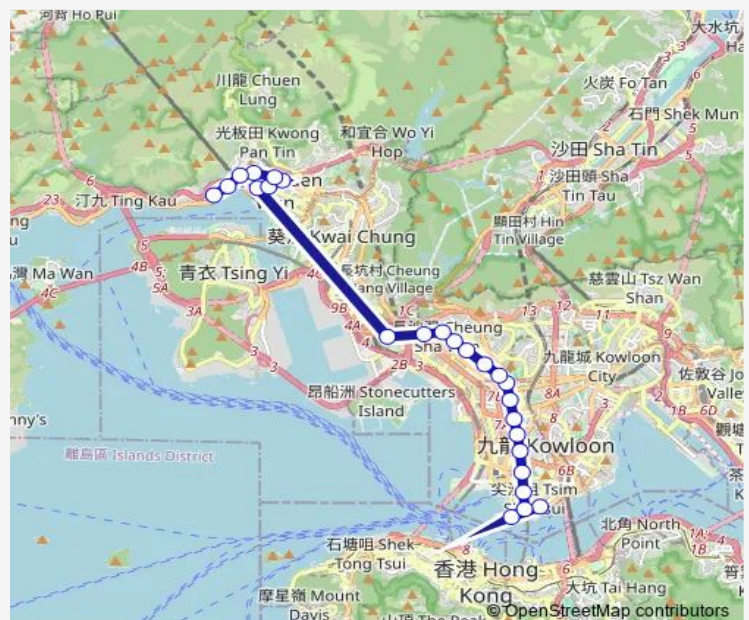

[Ctb] Prince Edward Station, Nathan Road → [Kmb+Ctb] Prince Edward Station / ← [Kmb] Prince Edward Station [Nlb] Prince Edward MTR Station

[Ctb] Maple Street, Cheung SHA WAN Road → [Kmb] Maple Street Sham Shui Po

[Ctb] PEI HO Street, Cheung SHA WAN Road → [Kmb] PEI HO Street Sham Shui Po

Route schedule

[Ctb] Tsim SHA Tsui (Mody Road) → [Kmb+Ctb] Tsim SHA Tsui East (Mody Road) / ← [Kmb] Tsim SHA Tsui East (Mody Road) — [Kmb] Bayview Garden BUS Terminus

Stops: 25

Trip Duration: 1 hour 4 min

[Ctb] YEE KOK Court, Cheung SHA WAN Road|[Kmb+Ctb] YEE KOK Court/
Yee KOK Court, Cheung SHA WAN Road|[Kmb] YEE KOK Court

[Ctb] Cheung SHA WAN Playground, Cheung SHA WAN Road|[Kmb+Ctb] Cheung SHA WAN Play-ground/
Cheung SHA WAN Playground, Cheung SHA WAN Road|[Kmb] Cheung SHA WAN Playground