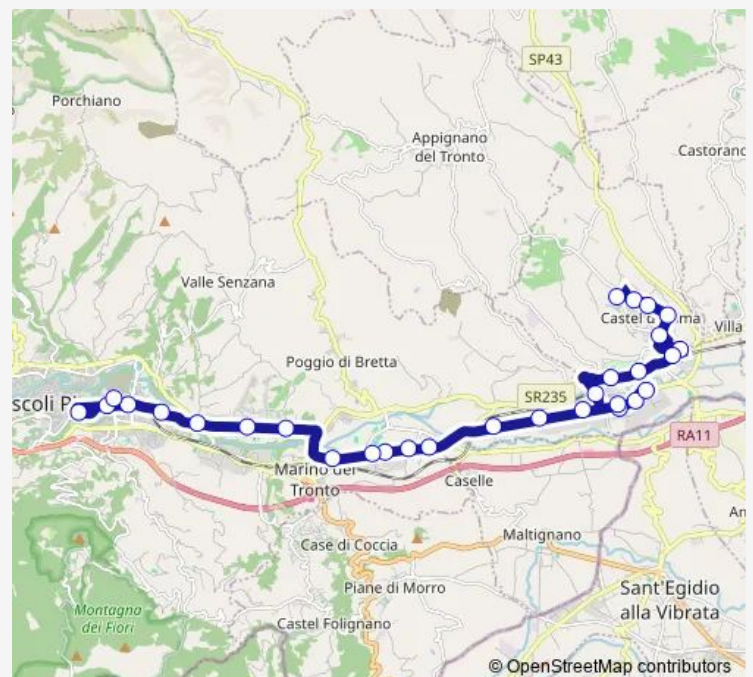

Route schedule

Piattoni - Cimitero — Ascoli Piceno - Stazione Fs

Monday 08:00

Tuesday 08:00

Wednesday 08:00

Thursday 08:00

Friday 08:00

Saturday 08:00

Sunday —

Route info

Direction: Piattoni - Cimitero

Stops: 30

Trip Duration: 0 hour 40 min

UP Mctc - Asse Attrezzato

Ascoli Piceno - Monticelli Tigre

Ascoli Piceno - Monticelli Ospedale