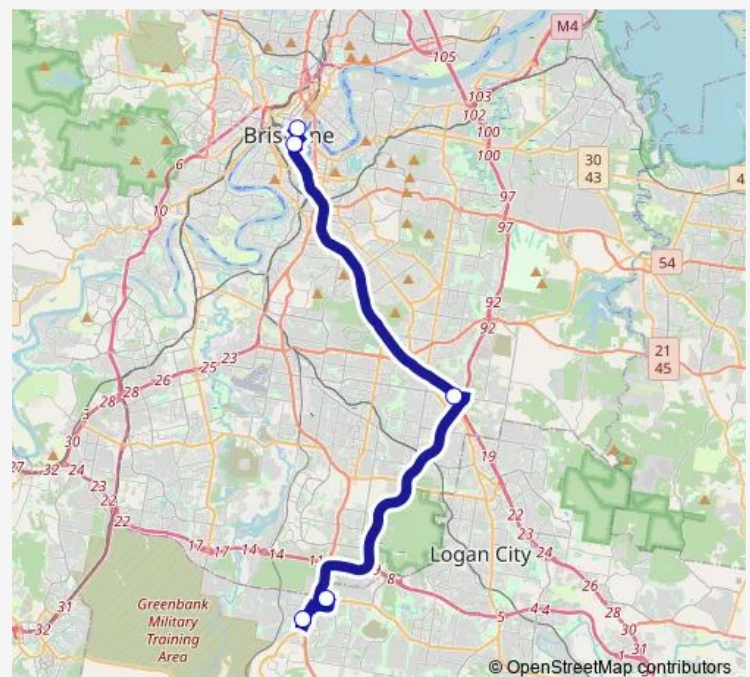

Browns Plains station

### Route schedule

Creek Street Stop 149a — Browns Plains station

Monday 15:45-17:25

Tuesday 15:45-17:25

Wednesday 15:45-17:25

Thursday 15:45-17:25

Friday 15:45-17:25

Saturday —

### Route info

Direction: Creek Street Stop 149a

Stops: 5

Trip Duration: 0 hour 57 min

P142 — Browns Plains - City Pre-Paid Bullet

## Route info

Direction: Greenbank RSL park 'n' ride

Stops: 5

Trip Duration: 0 hour 43 min