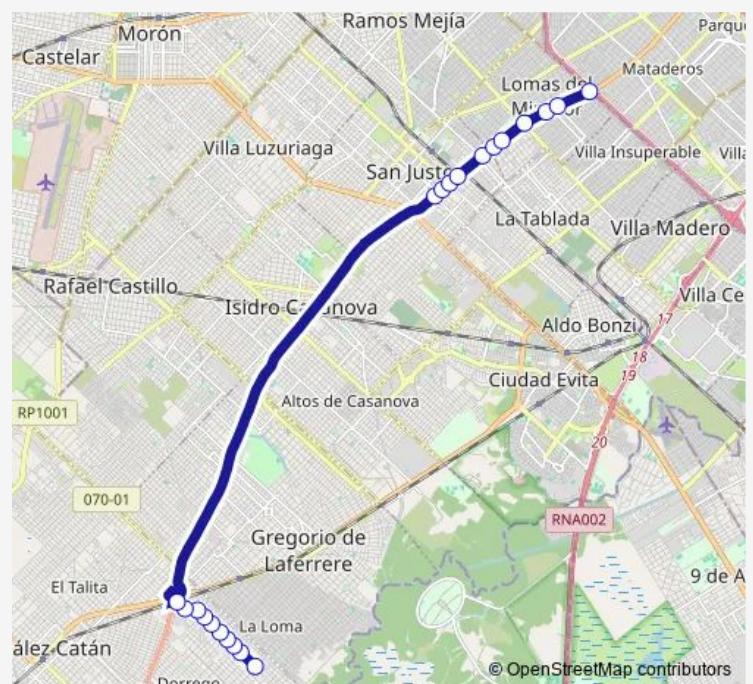

Bus 620R3 Jmlmtz620

[Go to website](#)

Direction

Cobo 7302-7400 — Brigadier General Juan Manuel DE Rosas 22

21 stops

[Open route schedule](#)

Cobo 7302-7400

Cobo 6802-6900

Colón 3401-3499

Brigadier General Juan Manuel DE Rosas 587

Brigadier General Juan Manuel DE Rosas 22

Route schedule

Cobo 7302-7400 — Brigadier General Juan Manuel DE Rosas 22

Monday 05:00-23:40

Tuesday 05:00-23:40

Wednesday 05:00-23:40

Thursday 05:00-23:40

Friday 05:00-23:40

Saturday 05:00-23:40

Sunday 05:00-23:40

Route info

Direction: Cobo 7302-7400

Stops: 21

Trip Duration: 1 hour 9 min

620R3 — Jmlmtz620

620R3 Bus time schedules and route maps are available in an offline PDF at busmaps.com. Use the busmaps.com website to see live bus times, train schedule or subway schedule, and step-by-step directions for all public transit in San Justo