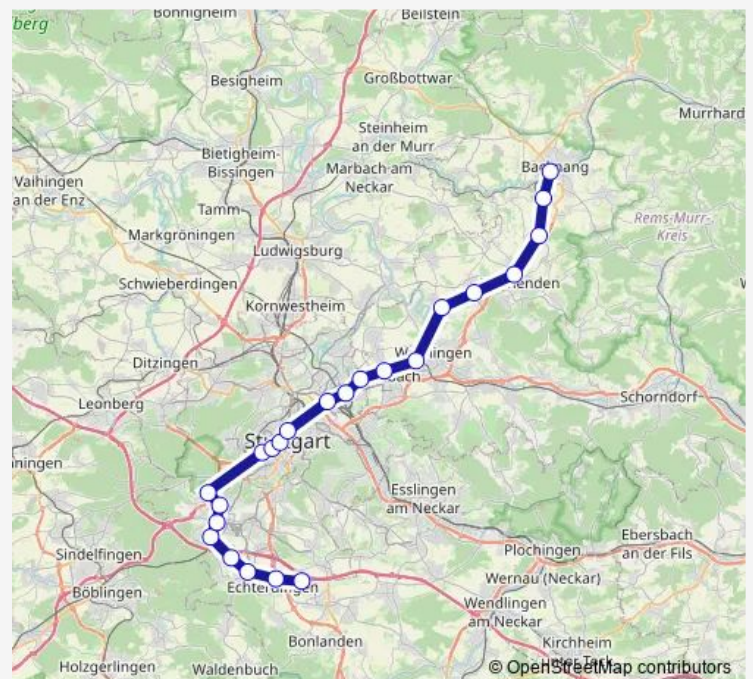

Stadtmitte

Feuersee

Schwabstraße

Universität

Österfeld

Vaihingen

Rohr

Oberaichen

Thursday —

Friday —

Saturday 04:00

Sunday 04:00-20:41

Route info

Direction: Bad Cannstatt

Stops: 13

Trip Duration: 0 hour 31 min

■ S3

Direction

Bad Cannstatt — Vaihingen

8 stops

[Open route schedule](#)

Bad Cannstatt

Hauptbahnhof (tief)

Stadtmitte

Route info

Direction: Bad Cannstatt

Stops: 8

Trip Duration: 0 hour 18 min

Direction

Backnang — Fellbach

8 stops

[Open route schedule](#)