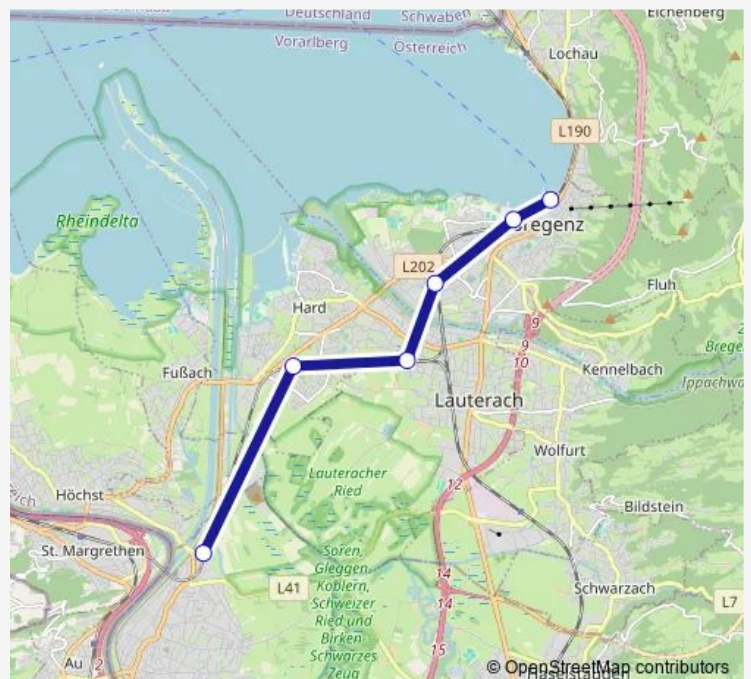

### Route schedule

Bregenz — Lustenau

Monday	05:17-23:47
Tuesday	05:17-23:47
Wednesday	05:17-23:47
Thursday	05:17-23:47
Friday	—
Saturday	—
Sunday	05:17-23:47

### Route info

Direction: Bregenz

Stops: 5

Trip Duration: 0 hour 11 min

■ S3

BusMaps

## Direction

Lustenau — Bregenz

5 stops

[Open route schedule](#)

Lustenau

Hard-Fussach

Lauterach Unterfeld

Bregenz Riedenburg

## Route info

Direction: Lochau-Hörbranz

Stops: 7

Trip Duration: 0 hour 17 min