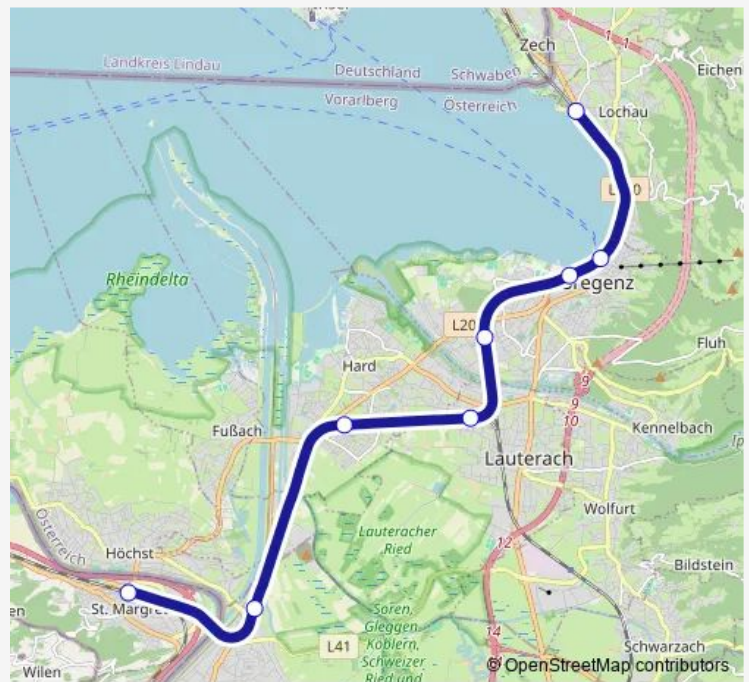

Wednesday 08:17-18:47

Thursday 08:17-18:47

Friday 08:17-18:47

Saturday 06:47-18:47

Sunday 06:47-18:47

Route info

Direction: Bregenz Bahnhof

Stops: 6

Trip Duration: 0 hour 17 min

S3

Direction

St.Margrethen Bahnhof — Bregenz Bahnhof

6 stops

[Open route schedule](#)

St.Margrethen Bahnhof

Lustenau Bahnhof

Wednesday 07:25

Thursday 07:25

Friday 07:25

Saturday —

Sunday —

Route info

Direction: St.Margrethen Bahnhof

Stops: 6

Thursday 00:25-18:25

Friday 00:25-18:25

Saturday 00:25-17:55

Sunday 00:25-17:55

Route info

Direction: St.Margrethen Bahnhof

Stops: 6

Trip Duration: 0 hour 15 min