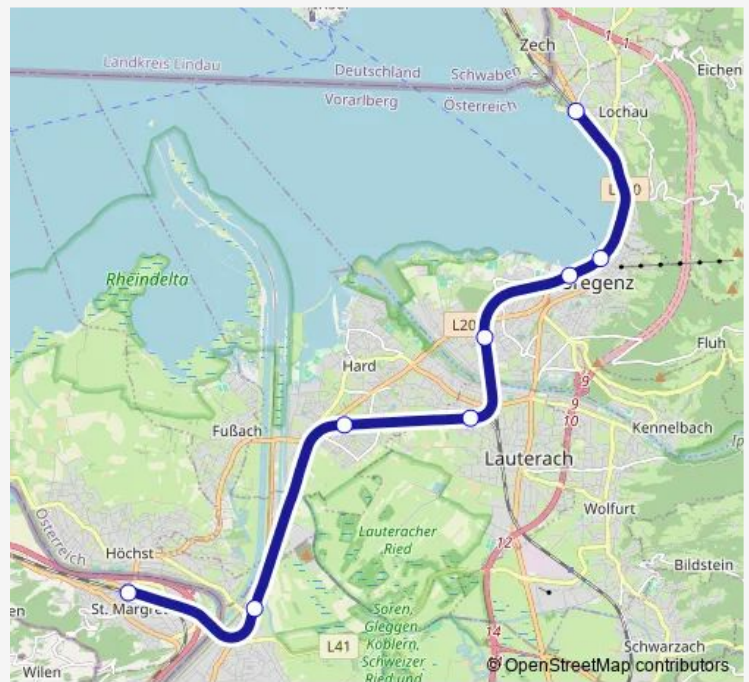

Wednesday 08:17-18:47

Thursday 08:17-18:47

Friday 08:17-18:47

Saturday 06:47-18:47

Sunday 06:47-18:47

Route info

Direction: Bregenz Bahnhof

Stops: 6

Trip Duration: 0 hour 17 min

■ S3

Direction

St.Margrethen Bahnhof — Bregenz Bahnhof

6 stops

[Open route schedule](#)

St.Margrethen Bahnhof

Lustenau Bahnhof

Wednesday 07:25

Thursday 07:25

Friday 07:25

Saturday —

Sunday —

Route info

Direction: St.Margrethen Bahnhof

Stops: 6

Thursday 00:25-18:25

Friday 00:25-18:25

Saturday 00:25-17:55

Sunday 00:25-17:55

Route info

Direction: St.Margrethen Bahnhof

Stops: 6

Trip Duration: 0 hour 15 min