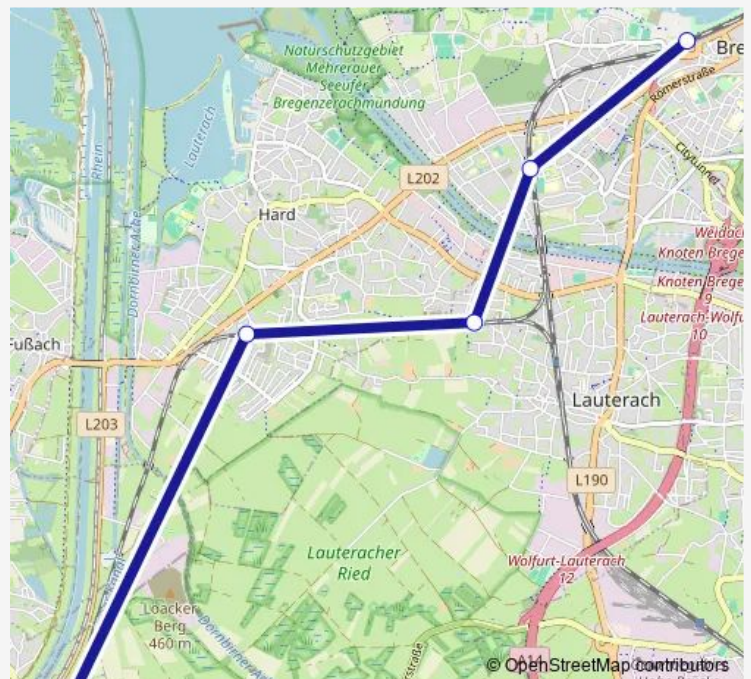

Direction

Bregenz — Lustenau

5 stops

[Open route schedule](#)

Bregenz

Bregenz Riedenburg

Lauterach Unterfeld

Hard-Fussach

Saturday 05:17

Sunday 05:17

Route info

Direction: Bregenz

Stops: 5

Trip Duration: 0 hour 11 min

Direction

Lustenau — Bregenz

5 stops

[Open route schedule](#)

Lustenau

Hard-Fussach

Lauterach Unterfeld

Bregenz Riedenburg

Bregenz

Route schedule