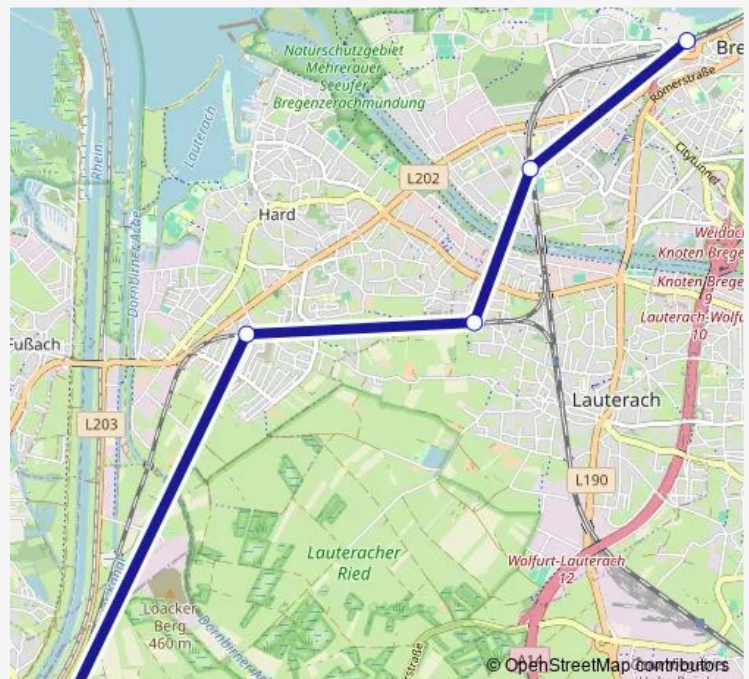

### Direction

Bregenz — Lustenau

5 stops

[Open route schedule](#)

Bregenz

Bregenz Riedenburg

Lauterach Unterfeld

Hard-Fussach

### Route schedule

Bregenz — Lustenau

Monday 05:17

Tuesday 05:17

Wednesday 05:17

Thursday 05:17

Friday 05:17

Saturday 05:17

### Route info

Direction: Bregenz

Stops: 5

Trip Duration: 0 hour 11 min

**Direction**

Lustenau — Bregenz

5 stops

[Open route schedule](#)