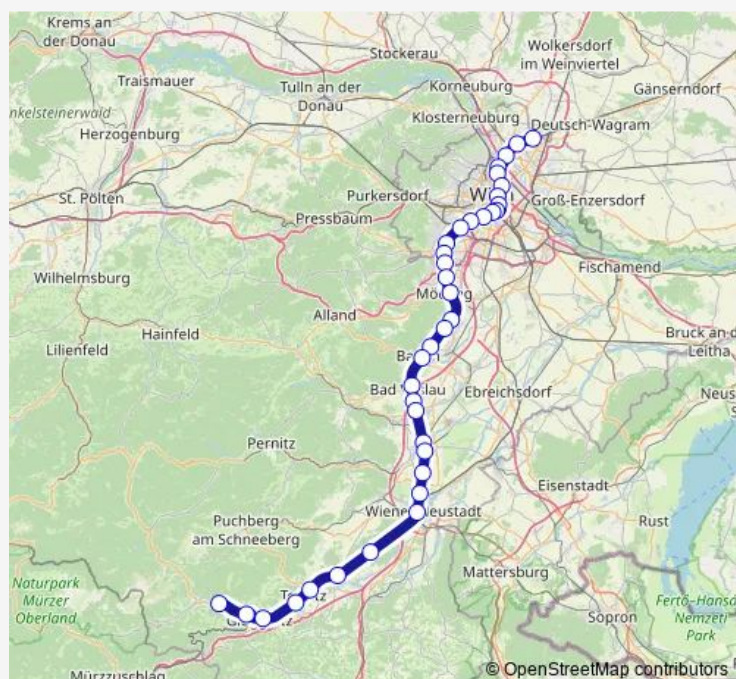

Direction: Wien Floridsdorf

Stops: 16

Trip Duration: 0 hour 44 min

S3

BusMaps

Direction

Hollabrunn Bahnhof — Wiener Neustadt Hauptbahnhof

44 stops