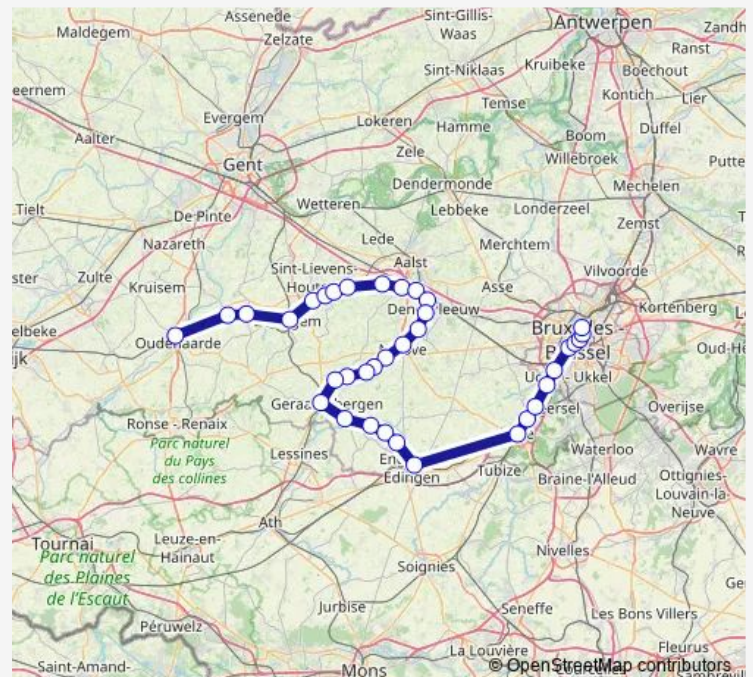

### Route schedule

Audenarde — Bruxelles-Nord

Monday

—

Tuesday

—

Wednesday

—

Thursday

—

Friday

—

Saturday

—

Sunday

05:42-21:42

### Route info

Direction: Audenarde

Stops: 36

Trip Duration: 2 hour 10 min

S3 — Bruxelles-Nord - Audenarde

BusMaps

Viane-Moerbeke

Gammerages

## Route info

Direction: Bruxelles-Nord

Stops: 36

Trip Duration: 2 hour 28 min

Welle

Haaltert

Ede

Burst