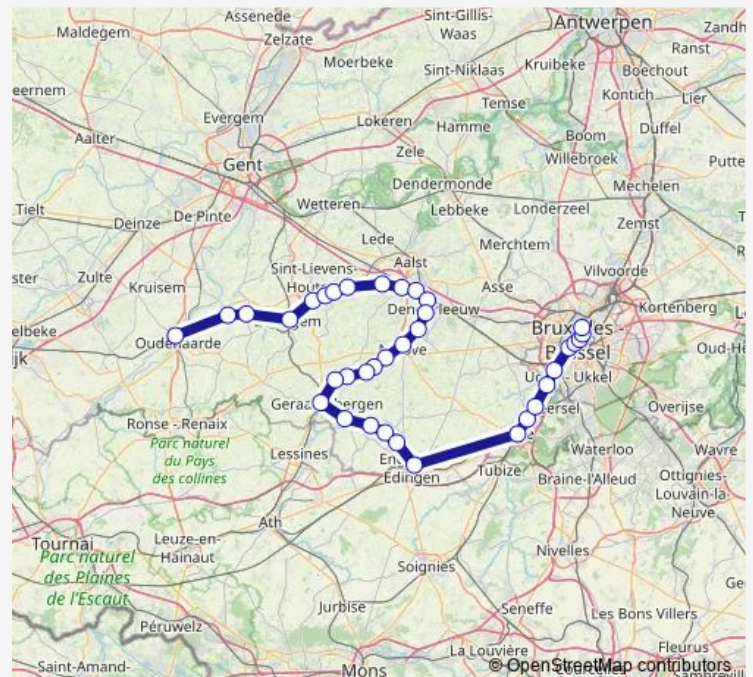

Idegem

Schendelbeke

Grammont

Route schedule

Audenarde — Bruxelles-Nord

Monday —

Tuesday —

Wednesday —

Thursday —

Friday —

Saturday 05:45-21:45

Sunday 05:42-21:42

Route info

Direction: Audenarde

Stops: 36

Trip Duration: 2 hour 10 min

S3 — Bruxelles-Nord - Audenarde

Viane-Moerbeke

Gammerages

Tollembeek

Herne

Enghien

Hal

Buizingen

Trip Duration: 2 hour 28 min

Welle

Haaltert

Ede

Burst

Terhagen

Herzele

Hillegem