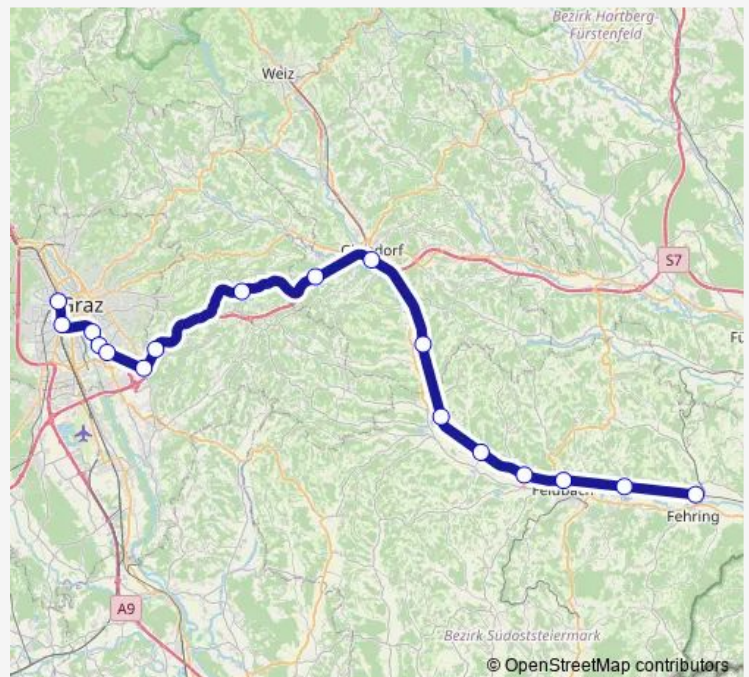

Monday 05:24

Tuesday 05:24

Wednesday 05:24

Thursday 05:24

Friday 05:24

Saturday —

Sunday —

Route info

Direction: Graz Hbf 6

Stops: 16

Trip Duration: 1 hour 38 min

■ S3

Direction

Fehring — Graz Hbf 2

17 stops

[Open route schedule](#)