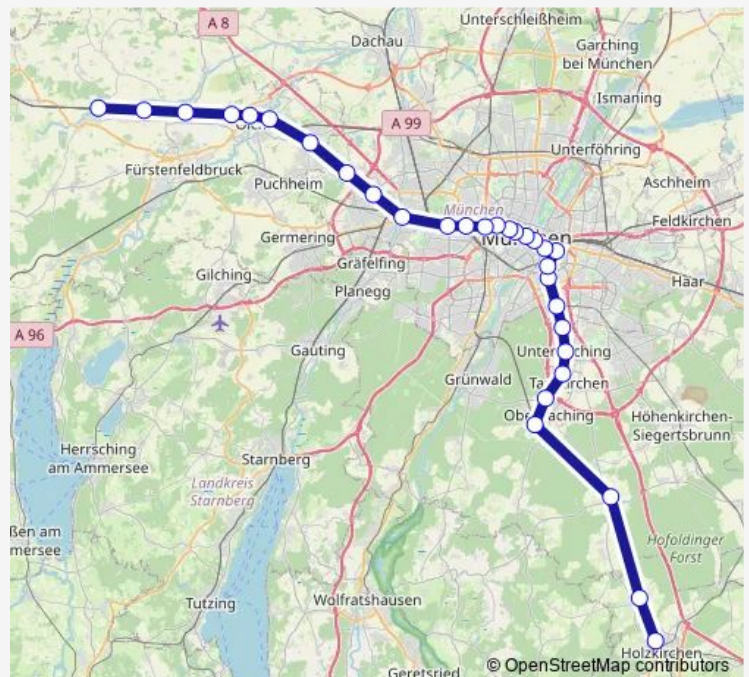

### Route schedule

Holzkirchen — München-Giesing

Monday 05:15-15:15

Tuesday —

Wednesday —

Thursday —

Friday —

Saturday —

### Route info

Direction: Holzkirchen

Stops: 10

Trip Duration: 0 hour 28 min

■ S3

BusMaps