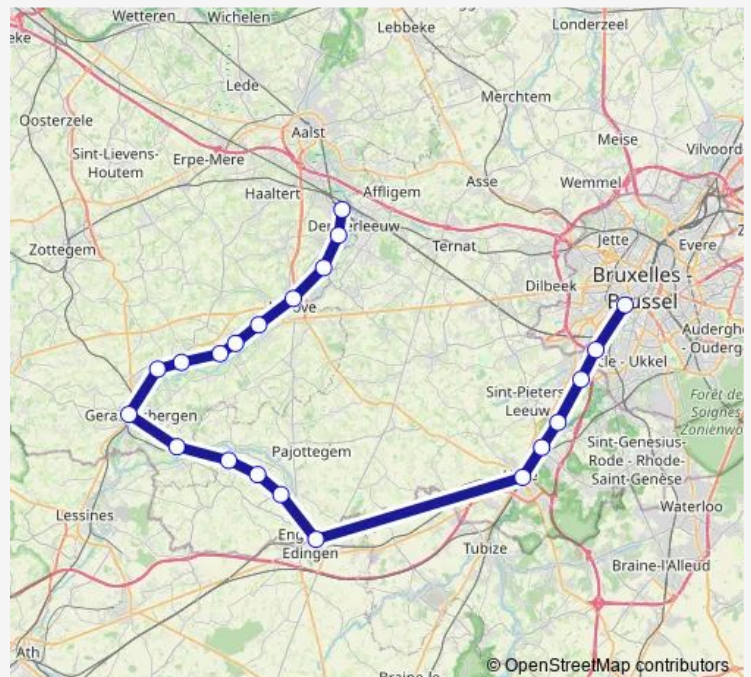

Viane-Moerbeke

Grammont

Schendelbeke

Idegem

Zandbergen

Appelterre

Eichem

Ninove

Okegem

Iddergem

Denderleeuw

Route schedule

Bruxelles-Midi — Denderleeuw

Monday	—
Tuesday	—
Wednesday	—
Thursday	—
Friday	—
Saturday	06:19-21:19
Sunday	06:19-21:19

Route info

Direction: Bruxelles-Midi

Stops: 21

Trip Duration: 1 hour 18 min

■ S3 — Bruxelles-Midi - Denderleeuw

Direction

Denderleeuw — Bruxelles-Midi

21 stops

[Open route schedule](#)

Denderleeuw

Saturday

06:23-20:23

Sunday

06:23-20:23

Route info

Direction: Denderleeuw

Stops: 21

Trip Duration: 1 hour 18 min