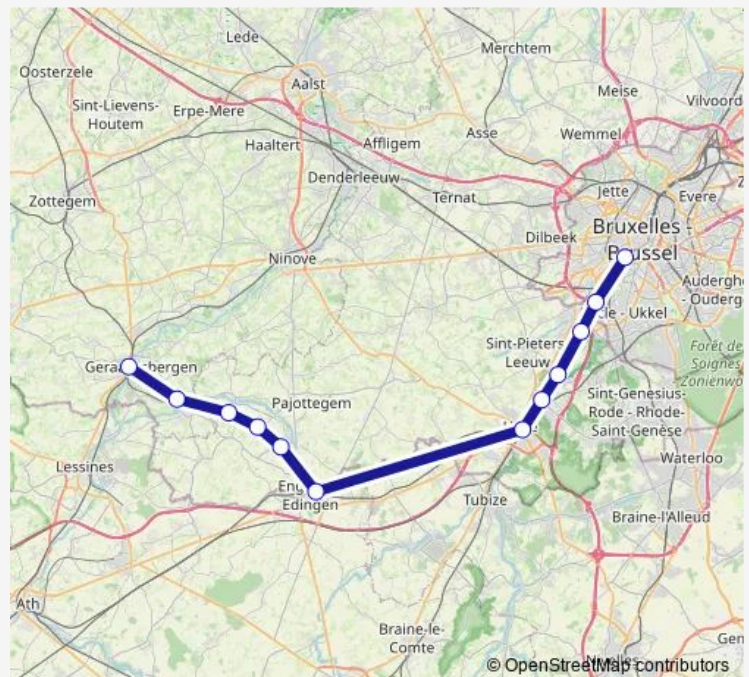

Viane-Moerbeke

Grammont

Route schedule

Bruxelles-Midi — Grammont

Monday —

Tuesday —

Wednesday —

Thursday —

Friday —

Saturday 22:19

Sunday 22:19

Route info

Direction: Bruxelles-Midi

Stops: 12

Trip Duration: 0 hour 45 min

■ S3 — Bruxelles-Midi - Grammont