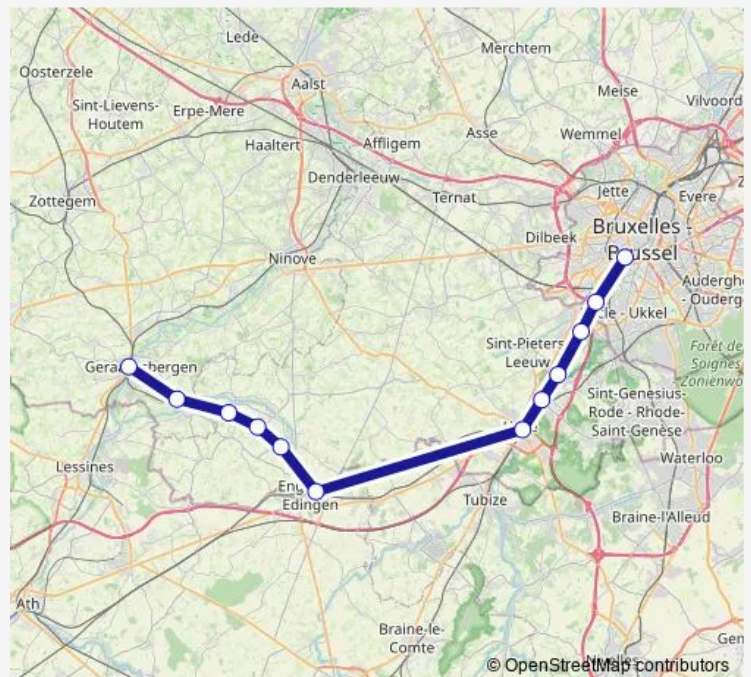

Ruisbroek

Lot

Buizingen

Hal

Enghien

Herne

Tollembeek

Gammerages

Viane-Moerbeke

Grammont

Route schedule

Bruxelles-Midi — Grammont

Monday —

Tuesday —

Wednesday —

Thursday —

Friday —

Saturday 22:19

Sunday 22:19

Route info

Direction: Bruxelles-Midi

Stops: 12

Trip Duration: 0 hour 45 min

■ S3 — Bruxelles-Midi - Grammont